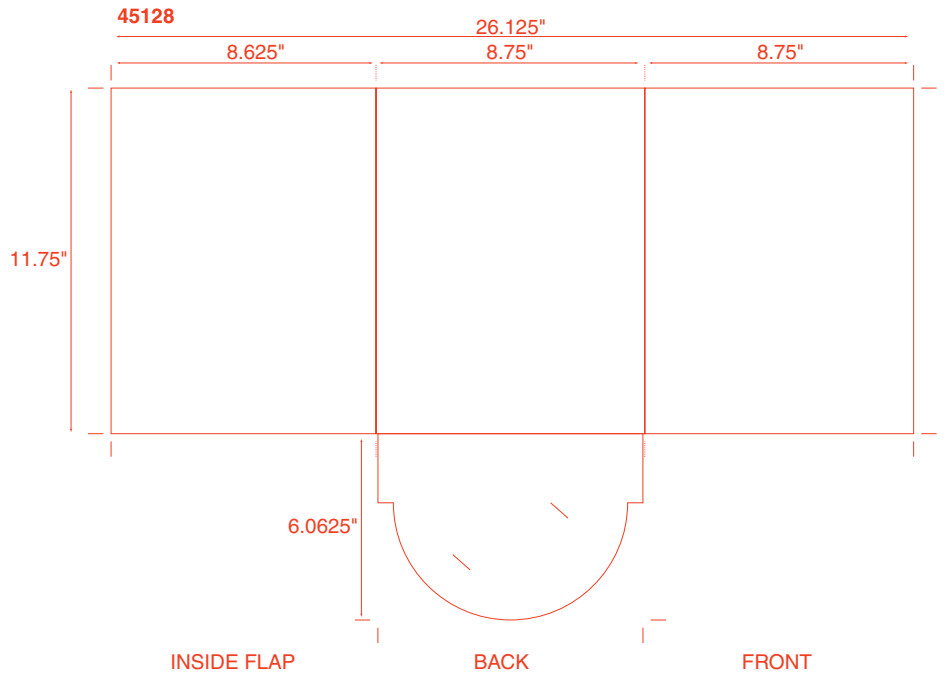

# 16 One Pocket Folders

**18 One Pocket Folders**

**20 One Pocket Folders**

**22 One Pocket Folders**

**24 One Pocket Folders**

**26 One Pocket Folders**

**28 Two Pockets Folders**

**30 Two Pockets Folders**

THE FOUR CORNERS FOLD UP  
TO THE INSIDE  
FINAL SIZE AFTER FOLDING = 7 1/4" SQUARE

50 Miscellaneous

51007 Microeconomics

51008

51009

51010 CITRIX