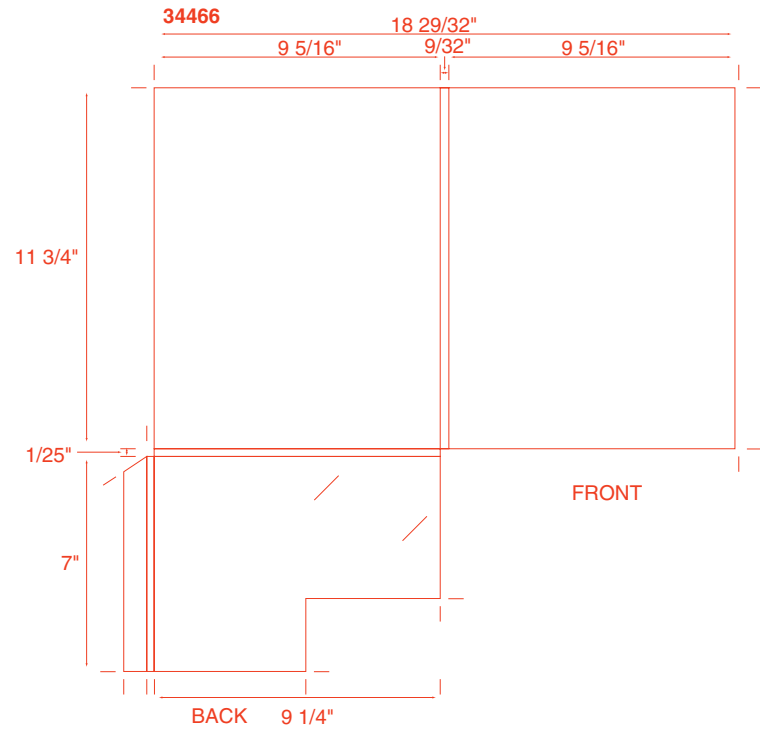

# 8 One Pocket Folders

**10 One Pocket Folders**

THE FOUR CORNERS FOLD UP  
TO THE INSIDE  
FINAL SIZE AFTER FOLDING = 7 1/4" SQUARE

50 Miscellaneous

51007 Microeconomics

51008

51009

51010 CITRIX