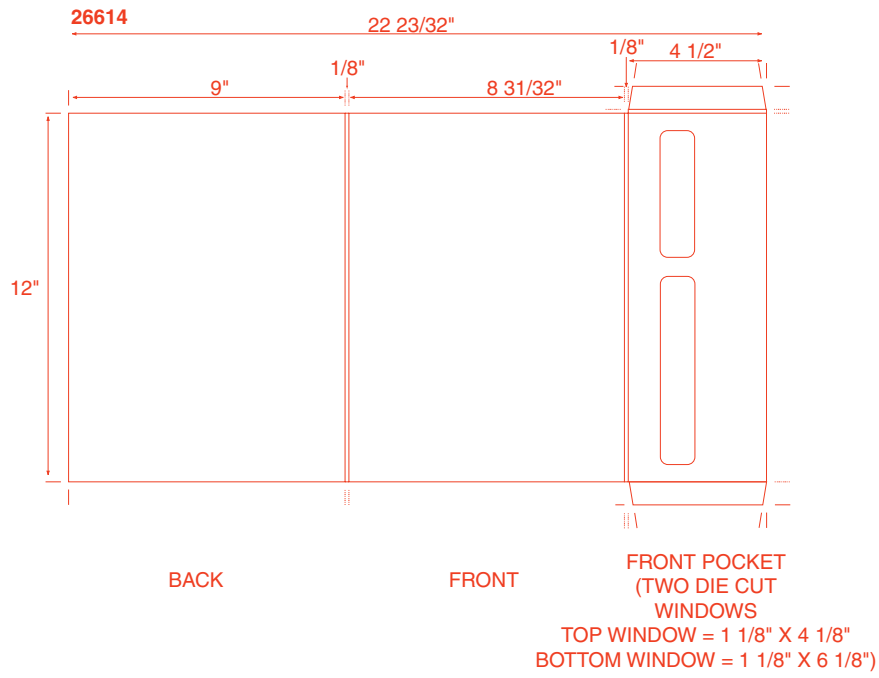

# 16 One Pocket Folders

**18 One Pocket Folders**

**20 One Pocket Folders**

**22 One Pocket Folders**

**24 One Pocket Folders**

**26 One Pocket Folders**

**28 Two Pockets Folders**

**30 Two Pockets Folders**

THE FOUR CORNERS FOLD UP  
TO THE INSIDE  
FINAL SIZE AFTER FOLDING = 7 1/4" SQUARE

50 Miscellaneous

51007 Microeconomics

51008

51009

51010 CITRIX