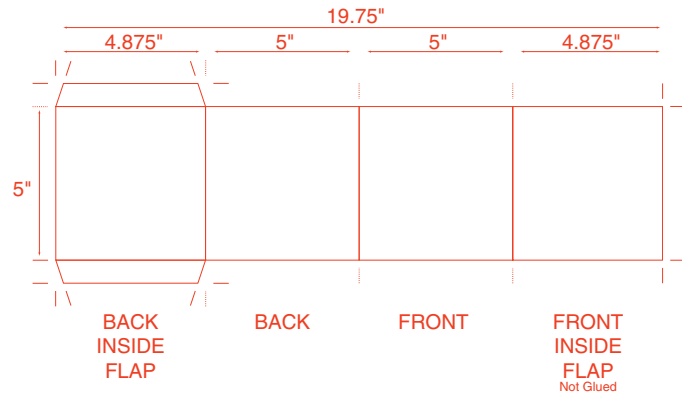

THE FOUR CORNERS FOLD UP  
TO THE INSIDE  
FINAL SIZE AFTER FOLDING = 7 1/4" SQUARE

50 Miscellaneous

51007 Microeconomics

51008

51009

51010 CITRIX