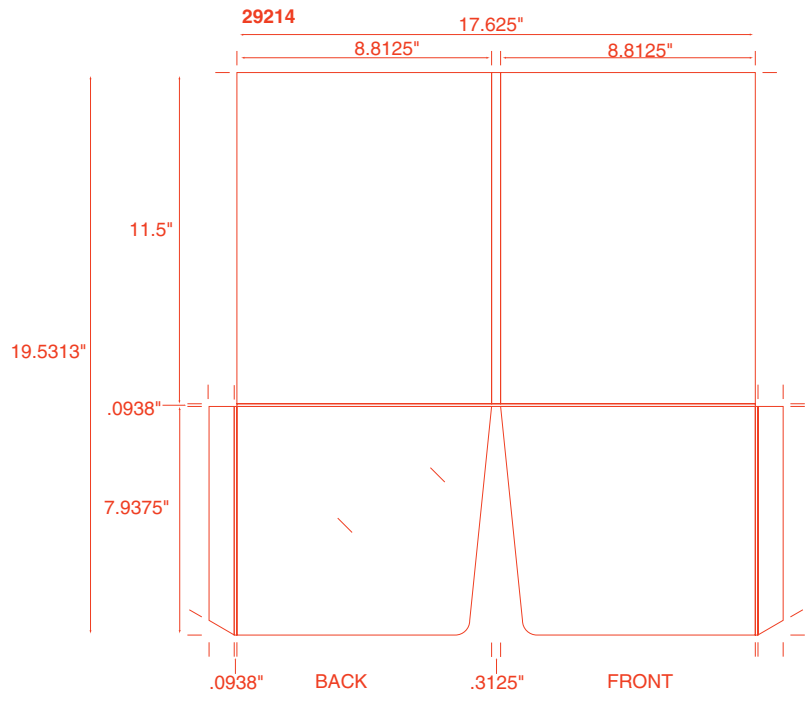

# 16 One Pocket Folders

**18 One Pocket Folders**

**20 One Pocket Folders**

**22 One Pocket Folders**

**24 One Pocket Folders**

**26 One Pocket Folders**

**28 Two Pockets Folders**

**30 Two Pockets Folders**

THE FOUR CORNERS FOLD UP  
TO THE INSIDE  
FINAL SIZE AFTER FOLDING = 7 1/4" SQUARE

50 Miscellaneous

51007 Microeconomics

51008

51009

51010 CITRIX