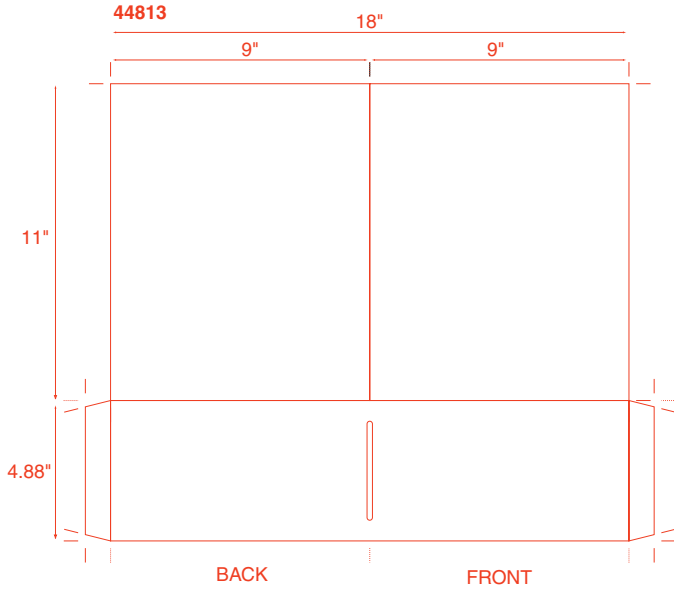

34 Two Pockets Folders