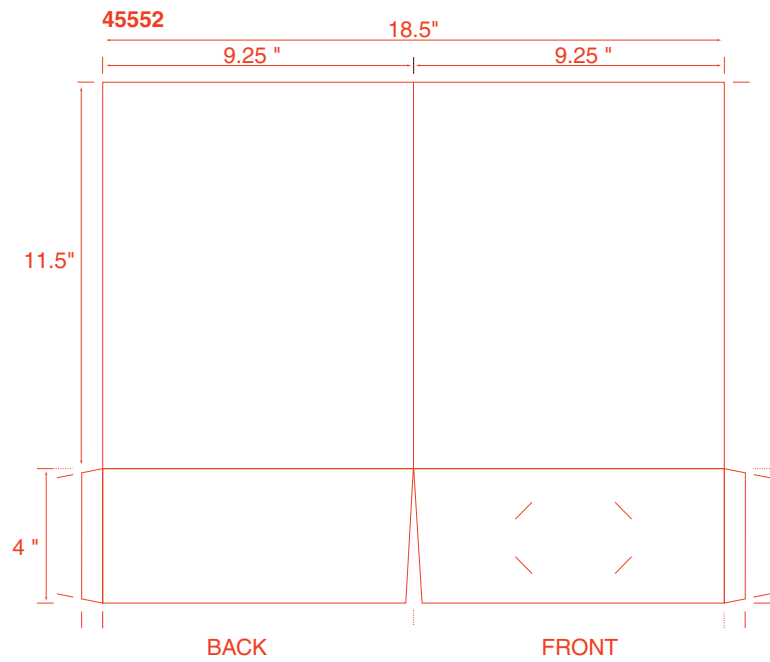

**32 Two Pockets Folders**

34 Two Pockets Folders

**36 Two Pockets Folders**

**38 Two Pockets Folders**

**40 Two Pockets Folders**

**42 Two Pockets Folders**

44 Miscellaneous

46 Miscellaneous

THE FOUR CORNERS FOLD UP  
TO THE INSIDE  
FINAL SIZE AFTER FOLDING = 7 1/4" SQUARE

50 Miscellaneous

51007 Microeconomics

51008

51009

51010 CITRIX