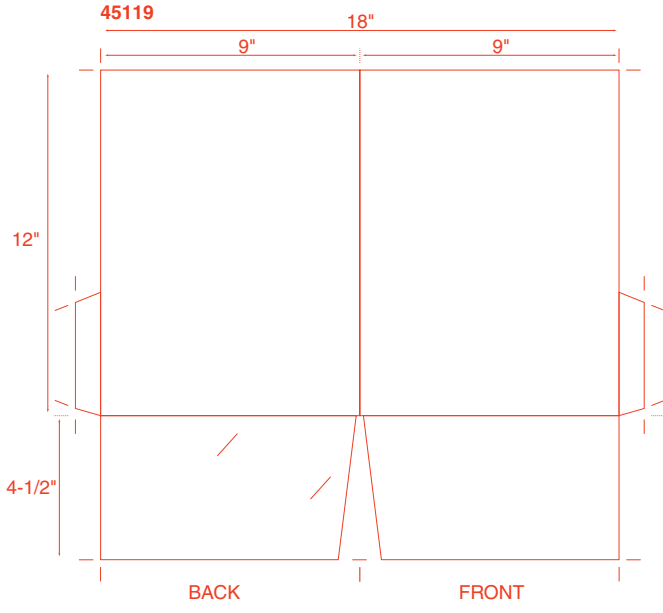

34 Two Pockets Folders