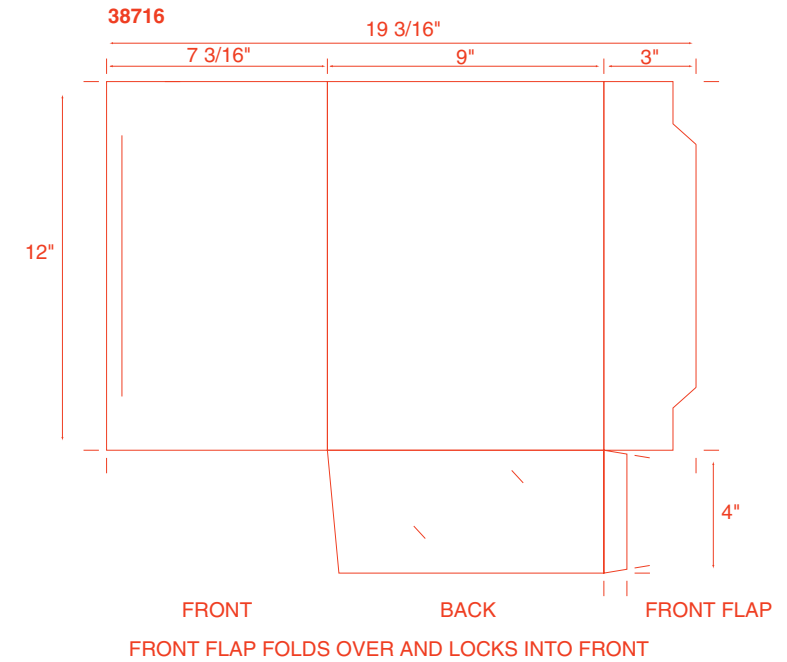

14 One Pocket Folders