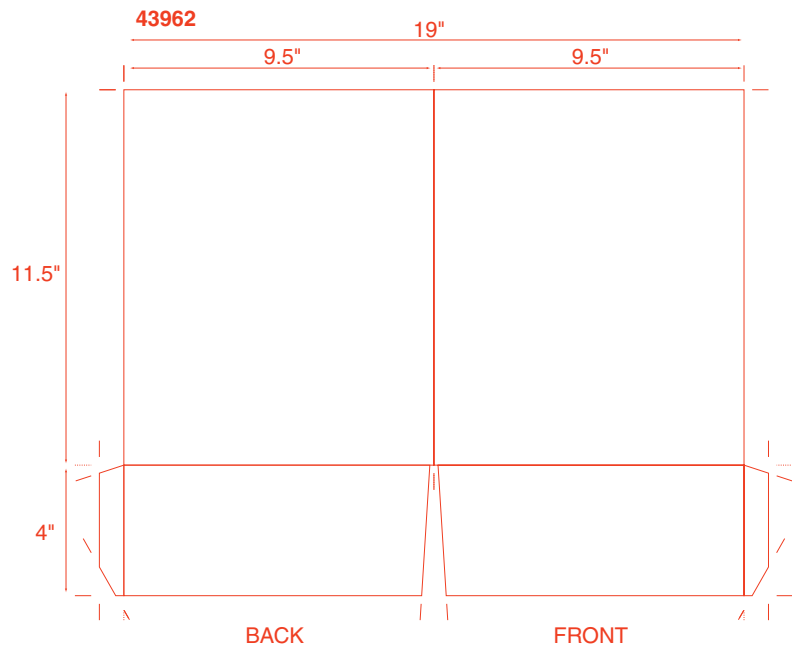

**32 Two Pockets Folders**

34 Two Pockets Folders

**36 Two Pockets Folders**

**38 Two Pockets Folders**

**40 Two Pockets Folders**

**42 Two Pockets Folders**

44 Miscellaneous

46 Miscellaneous

THE FOUR CORNERS FOLD UP  
TO THE INSIDE  
FINAL SIZE AFTER FOLDING = 7 1/4" SQUARE

50 Miscellaneous

51007 Microeconomics

51008

51009

51010 CITRIX