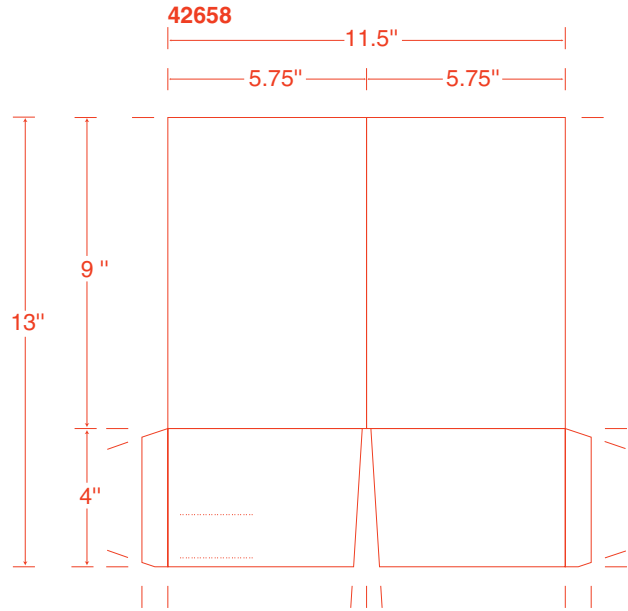

# 16 One Pocket Folders

**18 One Pocket Folders**

**20 One Pocket Folders**

**22 One Pocket Folders**

**24 One Pocket Folders**

**26 One Pocket Folders**

**28 Two Pockets Folders**

**30 Two Pockets Folders**

THE FOUR CORNERS FOLD UP  
TO THE INSIDE  
FINAL SIZE AFTER FOLDING = 7 1/4" SQUARE

50 Miscellaneous

51007 Microeconomics

51008

51009

51010 CITRIX