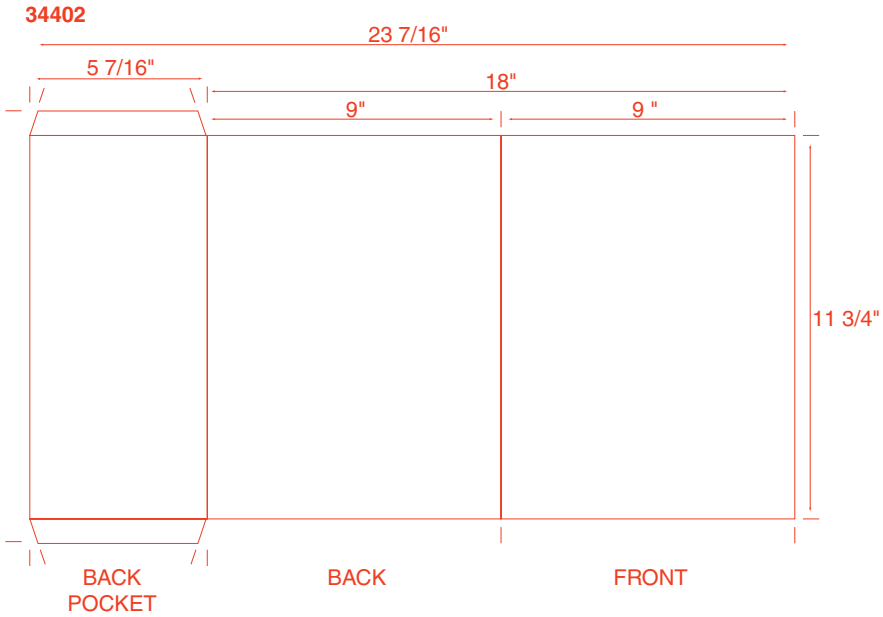

# 8 One Pocket Folders

**10 One Pocket Folders**

# 12 One Pocket Folders

**14 One Pocket Folders**

THE FOUR CORNERS FOLD UP  
TO THE INSIDE  
FINAL SIZE AFTER FOLDING = 7 1/4" SQUARE

50 Miscellaneous

51007 Microeconomics

51008

51009

51010 CITRIX