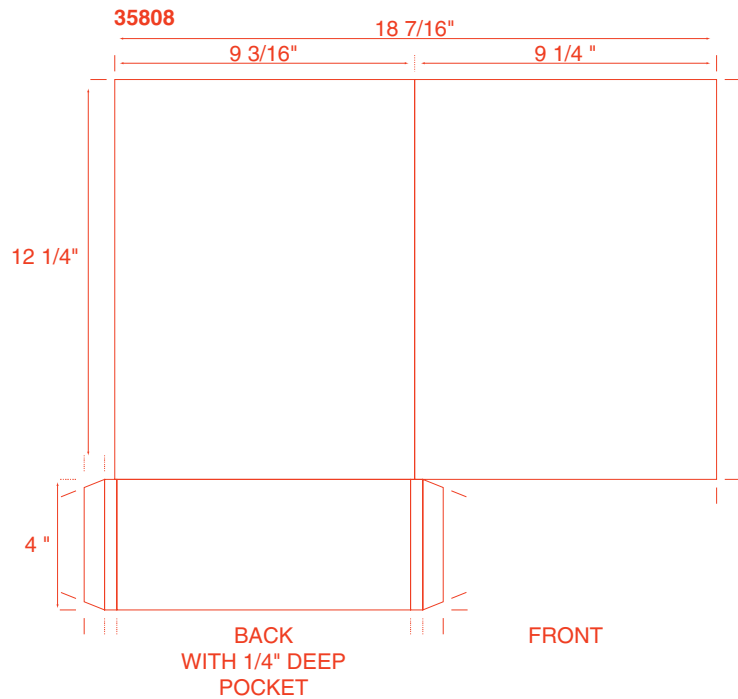

# 8 One Pocket Folders

**10 One Pocket Folders**

THE FOUR CORNERS FOLD UP  
TO THE INSIDE  
FINAL SIZE AFTER FOLDING = 7 1/4" SQUARE

50 Miscellaneous

51007 Microeconomics

51008

51009

51010 CITRIX