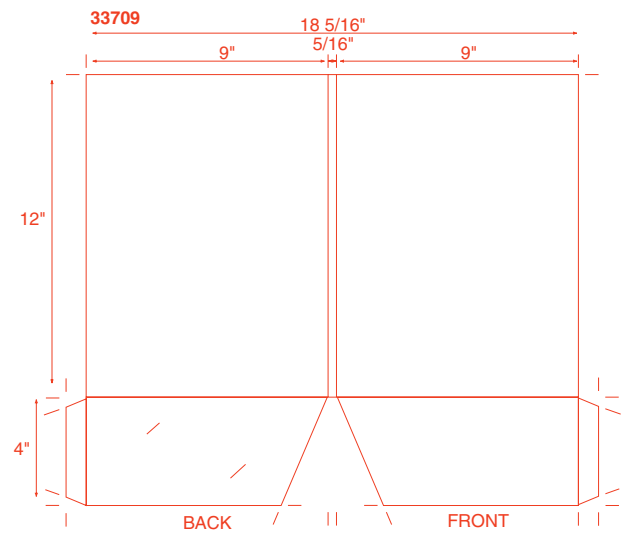

**32 Two Pockets Folders**

34 Two Pockets Folders

**36 Two Pockets Folders**

**38 Two Pockets Folders**

**40 Two Pockets Folders**

**42 Two Pockets Folders**

44 Miscellaneous

46 Miscellaneous

THE FOUR CORNERS FOLD UP  
TO THE INSIDE  
FINAL SIZE AFTER FOLDING = 7 1/4" SQUARE

50 Miscellaneous

51007 Microeconomics

51008

51009

51010 CITRIX