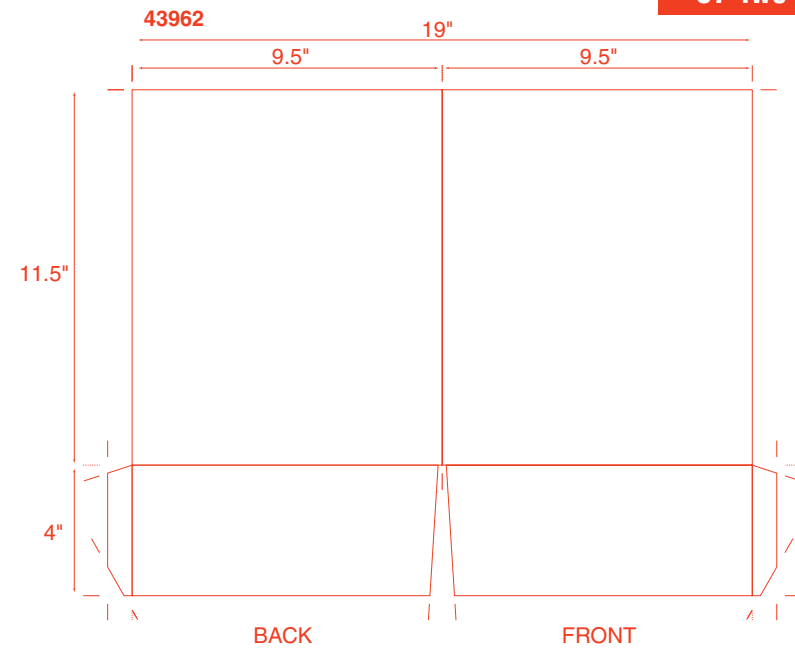

**32 Two Pockets Folders**

34 Two Pockets Folders

**36 Two Pockets Folders**

**38 Two Pockets Folders**

**40 Two Pockets Folders**

**42 Two Pockets Folders**

44 Miscellaneous

46 Miscellaneous

THE FOUR CORNERS FOLD UP  
TO THE INSIDE  
FINAL SIZE AFTER FOLDING = 7 1/4" SQUARE

50 Miscellaneous

51007 Microeconomics

51008

51009

51010 CITRIX