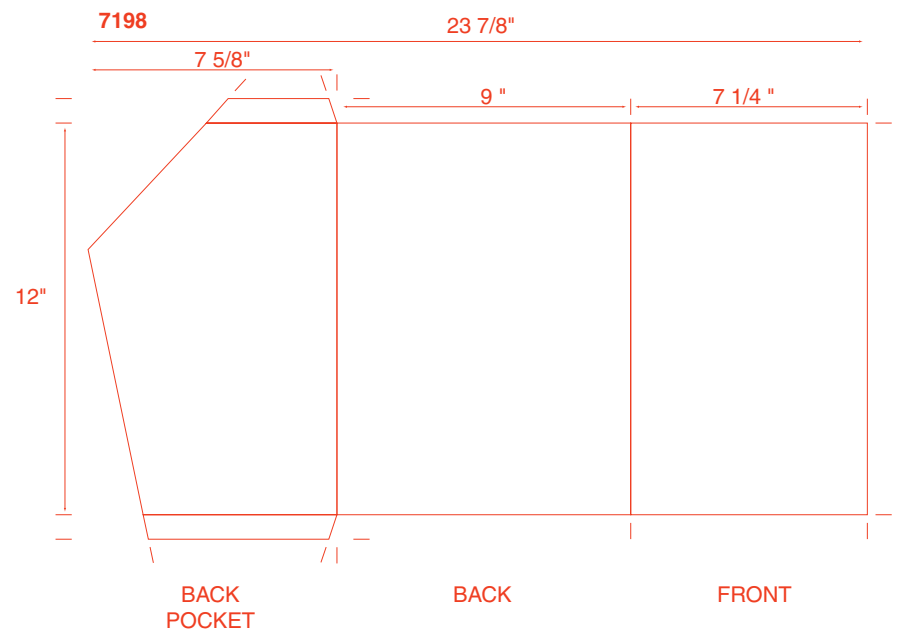

# 16 One Pocket Folders

**18 One Pocket Folders**

**20 One Pocket Folders**

**22 One Pocket Folders**

**24 One Pocket Folders**

**26 One Pocket Folders**

**28 Two Pockets Folders**

**30 Two Pockets Folders**

THE FOUR CORNERS FOLD UP  
TO THE INSIDE  
FINAL SIZE AFTER FOLDING = 7 1/4" SQUARE

50 Miscellaneous

51007 Microeconomics

51008

51009

51010 CITRIX