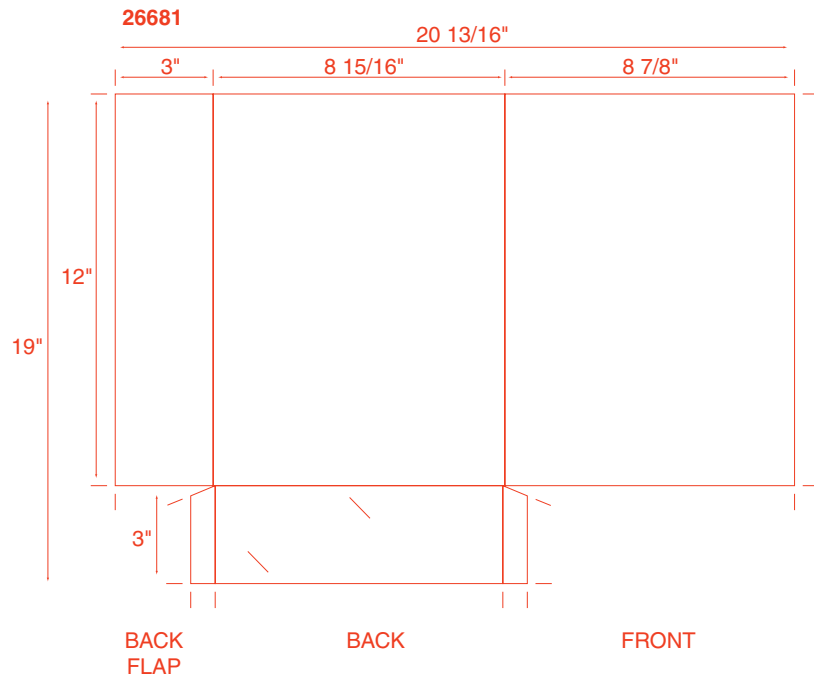

# 8 One Pocket Folders

**10 One Pocket Folders**

# 12 One Pocket Folders

**14 One Pocket Folders**

THE FOUR CORNERS FOLD UP  
TO THE INSIDE  
FINAL SIZE AFTER FOLDING = 7 1/4" SQUARE

50 Miscellaneous

51007 Microeconomics

51008

51009

51010 CITRIX