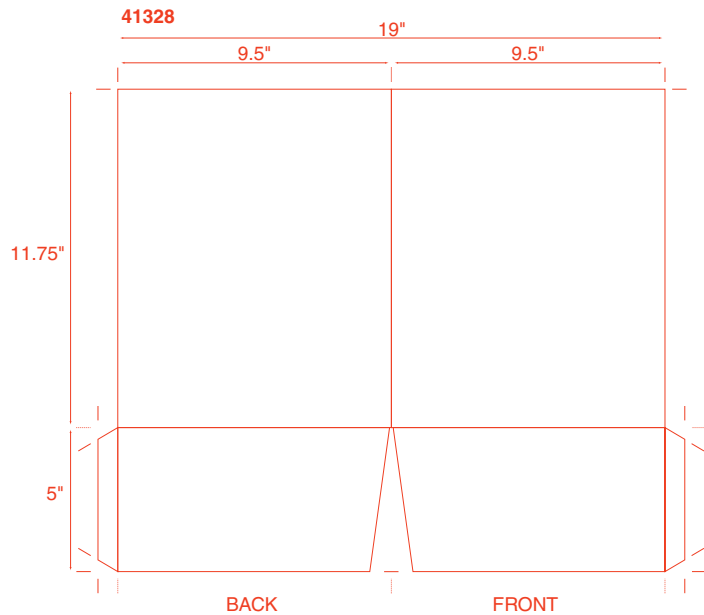

**32 Two Pockets Folders**

34 Two Pockets Folders

**36 Two Pockets Folders**

**38 Two Pockets Folders**

**40 Two Pockets Folders**

**42 Two Pockets Folders**

44 Miscellaneous

46 Miscellaneous

THE FOUR CORNERS FOLD UP  
TO THE INSIDE  
FINAL SIZE AFTER FOLDING = 7 1/4" SQUARE

50 Miscellaneous

51007 Microeconomics

51008

51009

51010 CITRIX