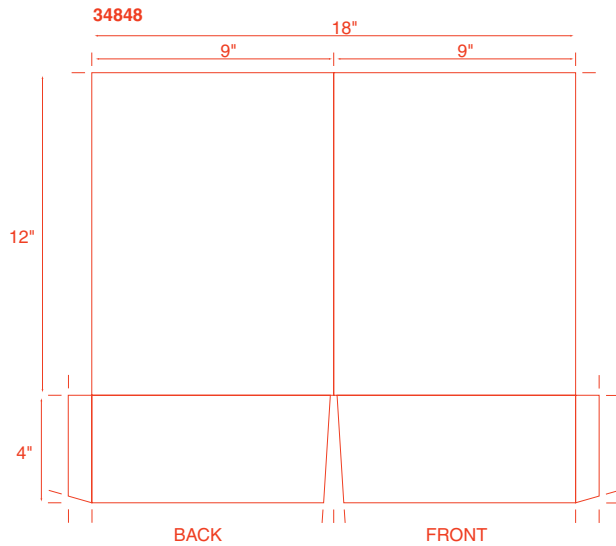

32 Two Pockets Folders