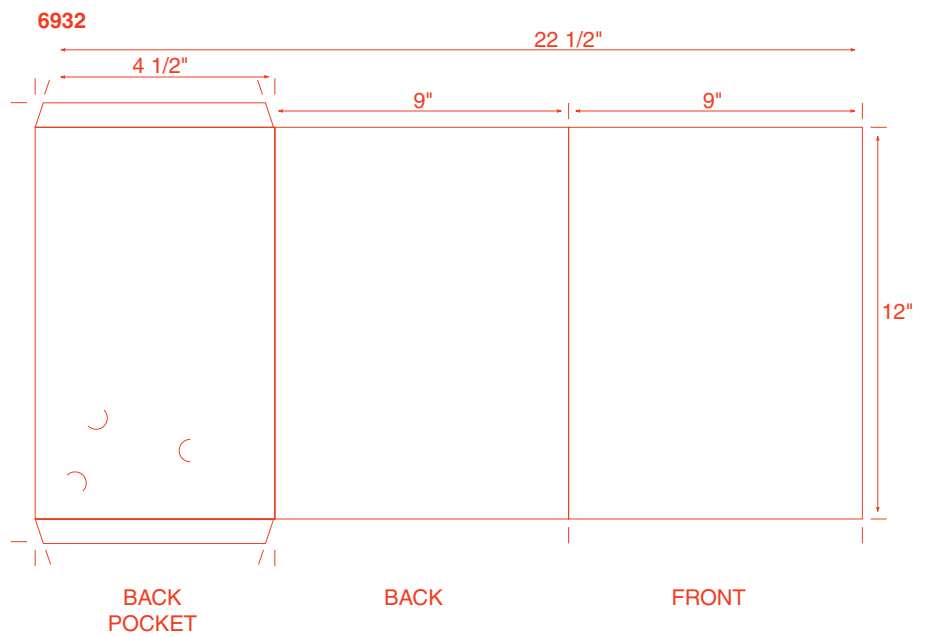

# 16 One Pocket Folders

**18 One Pocket Folders**

**20 One Pocket Folders**

**22 One Pocket Folders**

**24 One Pocket Folders**

**26 One Pocket Folders**

**28 Two Pockets Folders**

**30 Two Pockets Folders**

THE FOUR CORNERS FOLD UP  
TO THE INSIDE  
FINAL SIZE AFTER FOLDING = 7 1/4" SQUARE

50 Miscellaneous

51007 Microeconomics

51008

51009

51010 CITRIX