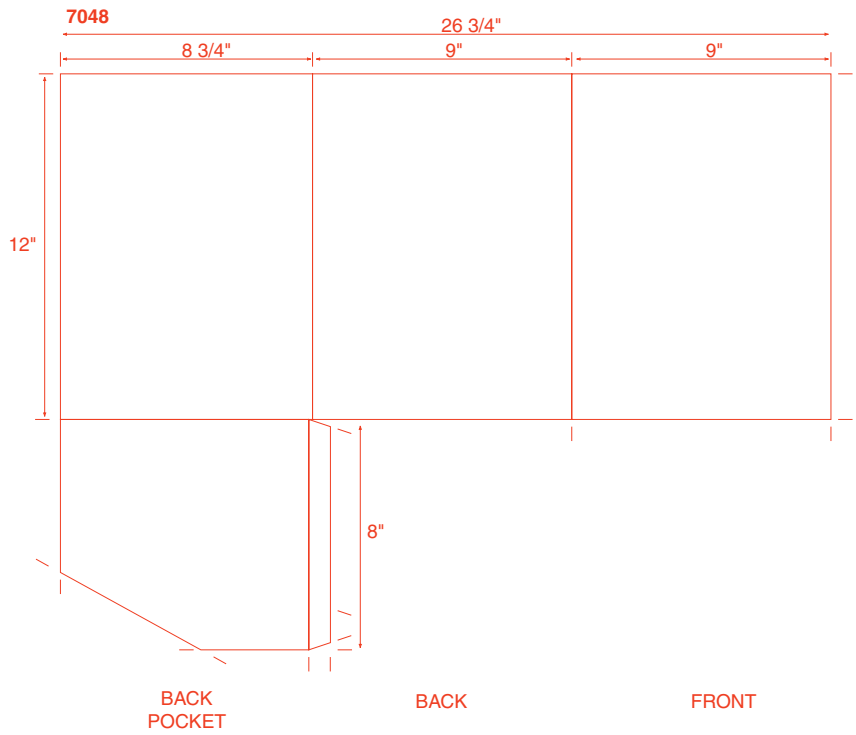

16 One Pocket Folders