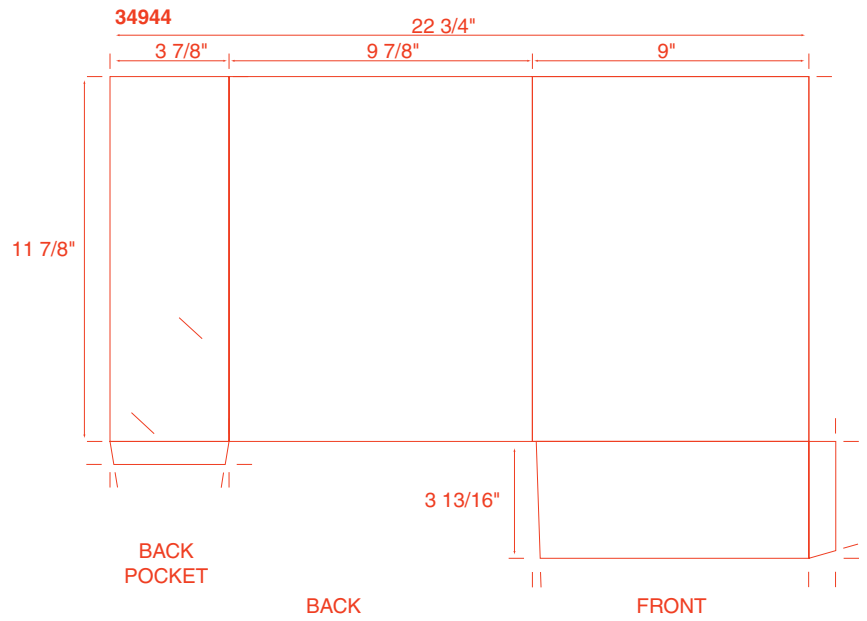

**32 Two Pockets Folders**

34 Two Pockets Folders

**36 Two Pockets Folders**

**38 Two Pockets Folders**

**40 Two Pockets Folders**

**42 Two Pockets Folders**

44 Miscellaneous

46 Miscellaneous

THE FOUR CORNERS FOLD UP  
TO THE INSIDE  
FINAL SIZE AFTER FOLDING = 7 1/4" SQUARE

50 Miscellaneous

51007 Microeconomics

51008

51009

51010 CITRIX