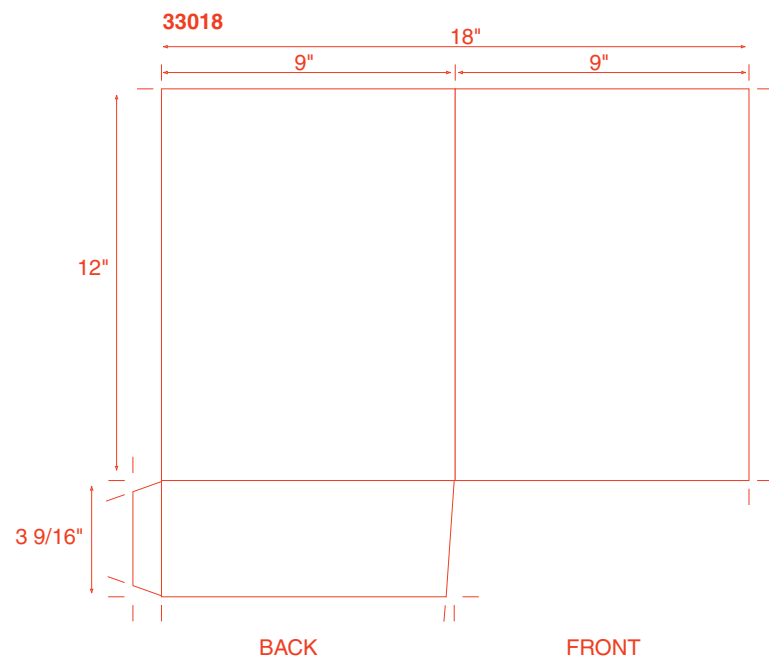

# 2 One Pocket Folders

# 8 One Pocket Folders

**10 One Pocket Folders**

THE FOUR CORNERS FOLD UP  
TO THE INSIDE  
FINAL SIZE AFTER FOLDING = 7 1/4" SQUARE

50 Miscellaneous

51007 Microeconomics

51008

51009

51010 CITRIX