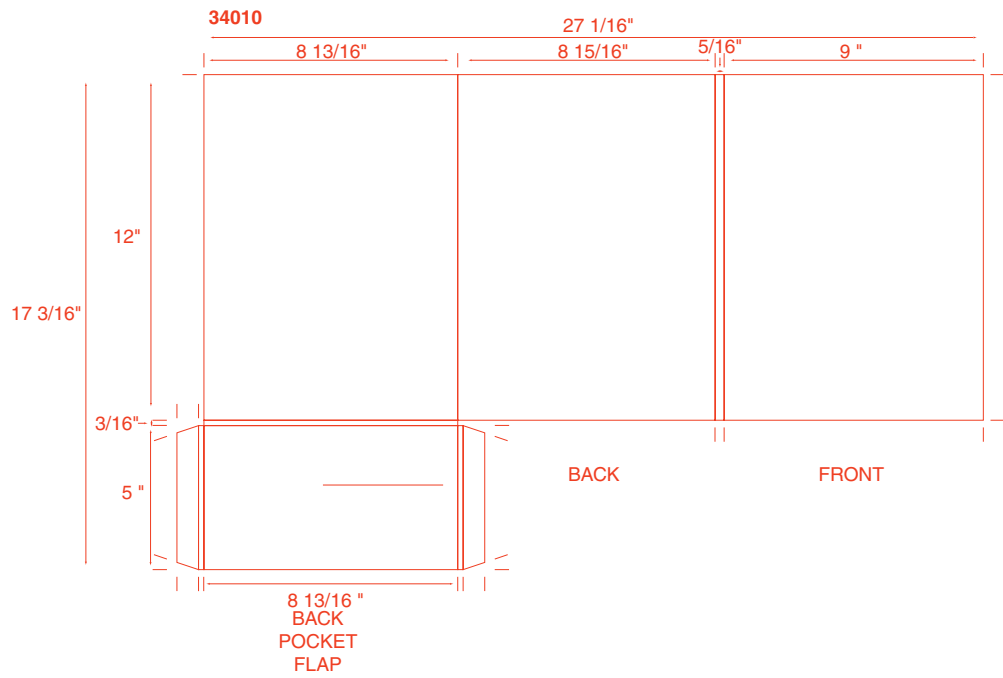

# 8 One Pocket Folders

**10 One Pocket Folders**

# 12 One Pocket Folders

**14 One Pocket Folders**

THE FOUR CORNERS FOLD UP  
TO THE INSIDE  
FINAL SIZE AFTER FOLDING = 7 1/4" SQUARE

50 Miscellaneous

51007 Microeconomics

51008

51009

51010 CITRIX