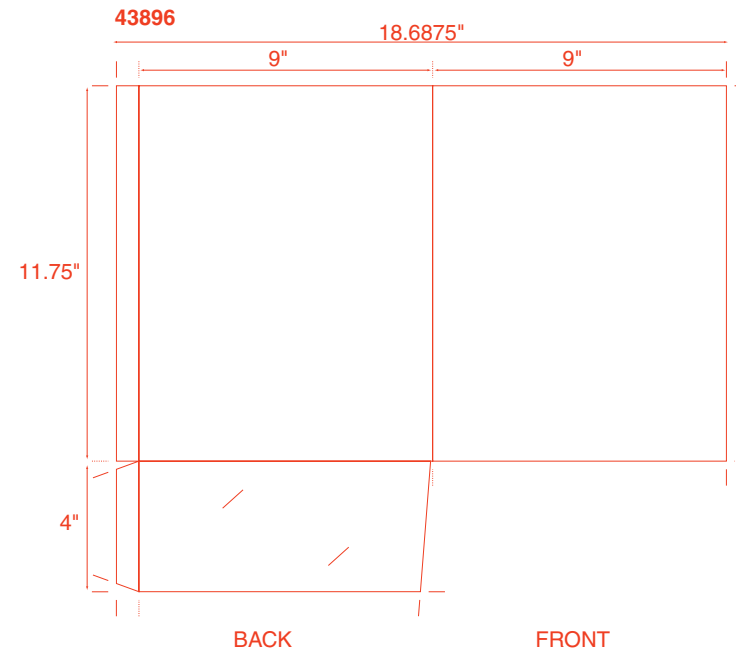

8 One Pocket Folders