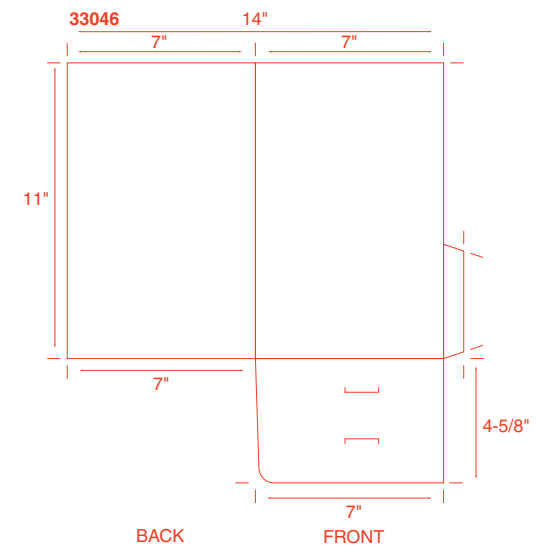

# 2 One Pocket Folders

THE FOUR CORNERS FOLD UP  
TO THE INSIDE  
FINAL SIZE AFTER FOLDING = 7 1/4" SQUARE

50 Miscellaneous

51007 Microeconomics

51008

51009

51010 CITRIX