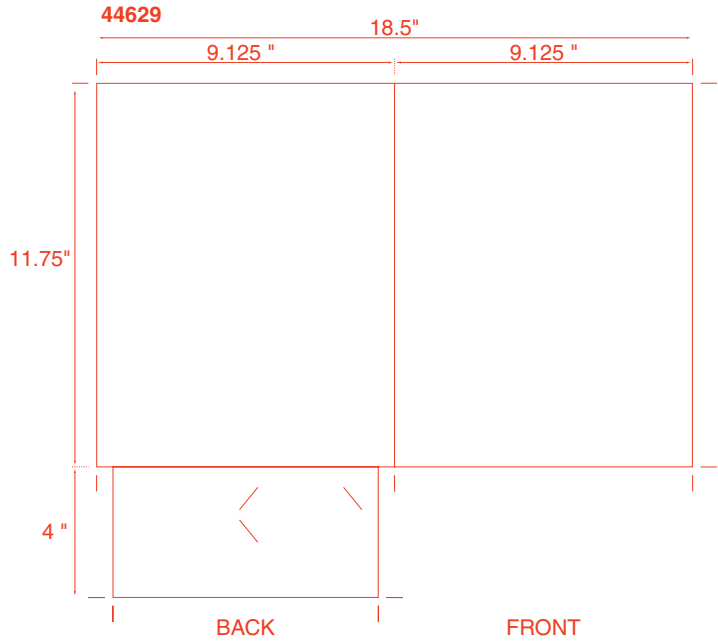

# 8 One Pocket Folders

**10 One Pocket Folders**

THE FOUR CORNERS FOLD UP  
TO THE INSIDE  
FINAL SIZE AFTER FOLDING = 7 1/4" SQUARE

50 Miscellaneous

51007 Microeconomics

51008

51009

51010 CITRIX