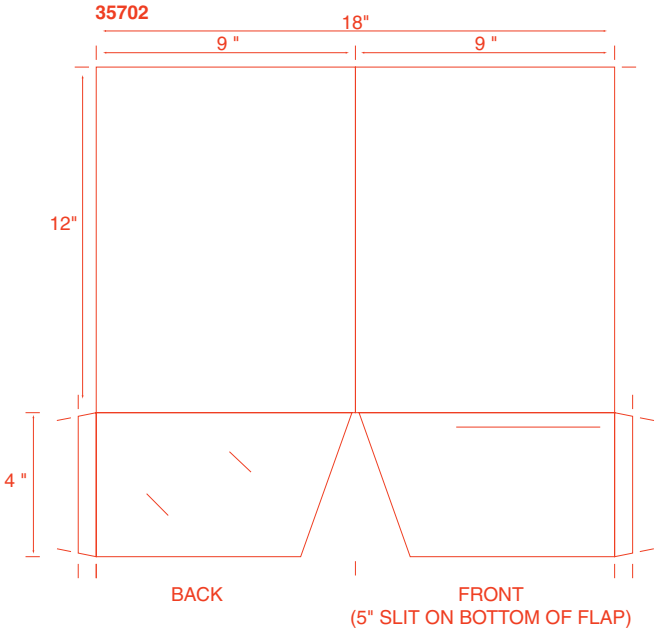

34 Two Pockets Folders