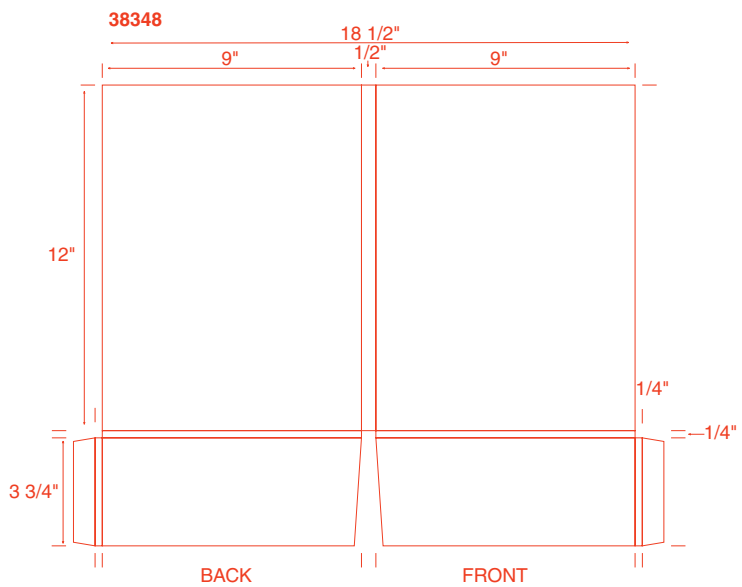

**32 Two Pockets Folders**

34 Two Pockets Folders

**36 Two Pockets Folders**

**38 Two Pockets Folders**

**40 Two Pockets Folders**

**42 Two Pockets Folders**

44 Miscellaneous

46 Miscellaneous

THE FOUR CORNERS FOLD UP  
TO THE INSIDE  
FINAL SIZE AFTER FOLDING = 7 1/4" SQUARE

50 Miscellaneous

51007 Microeconomics

51008

51009

51010 CITRIX