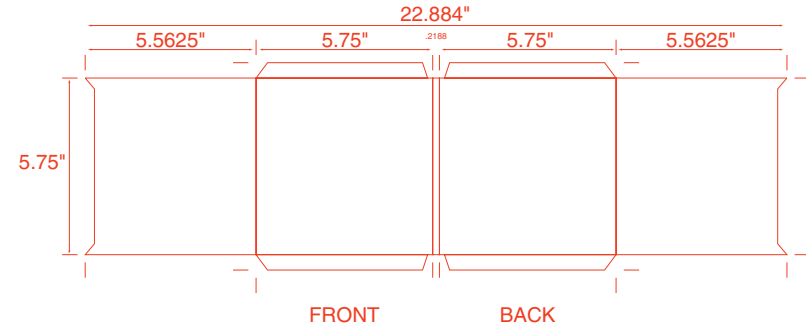

THE FOUR CORNERS FOLD UP  
TO THE INSIDE  
FINAL SIZE AFTER FOLDING = 7 1/4" SQUARE

50 Miscellaneous

51007 Microeconomics

51008

51009

51010 CITRIX