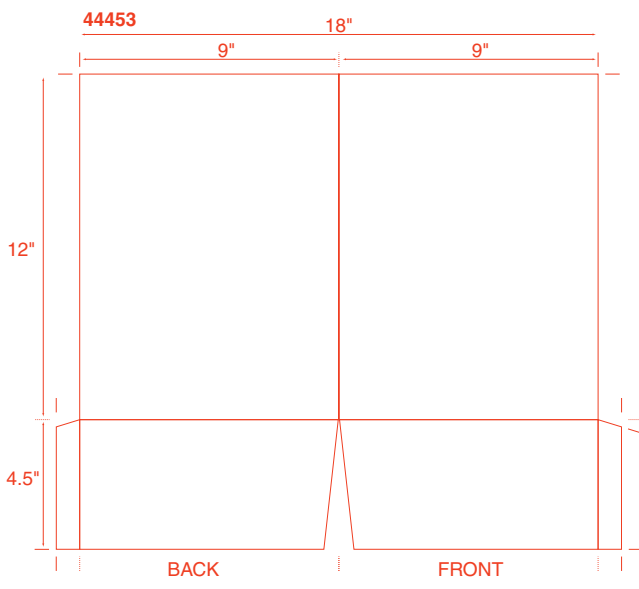

34 Two Pockets Folders