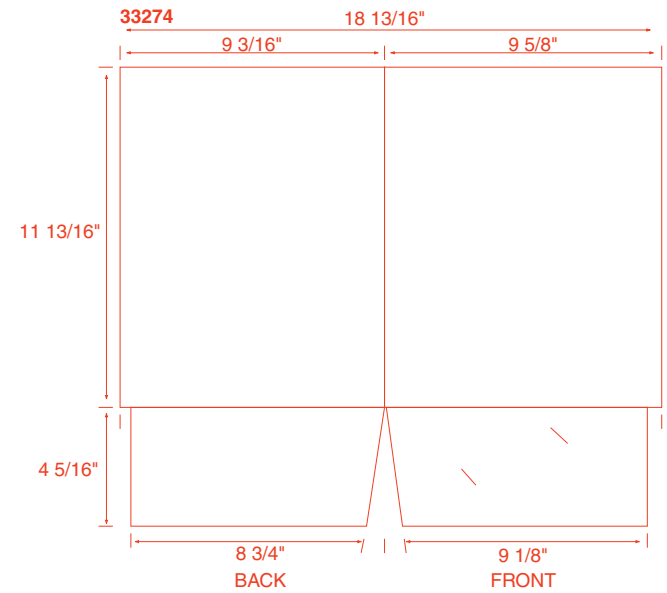

**32 Two Pockets Folders**

34 Two Pockets Folders

**36 Two Pockets Folders**

**38 Two Pockets Folders**

**40 Two Pockets Folders**

**42 Two Pockets Folders**

44 Miscellaneous

46 Miscellaneous

THE FOUR CORNERS FOLD UP  
TO THE INSIDE  
FINAL SIZE AFTER FOLDING = 7 1/4" SQUARE

50 Miscellaneous

51007 Microeconomics

51008

51009

51010 CITRIX