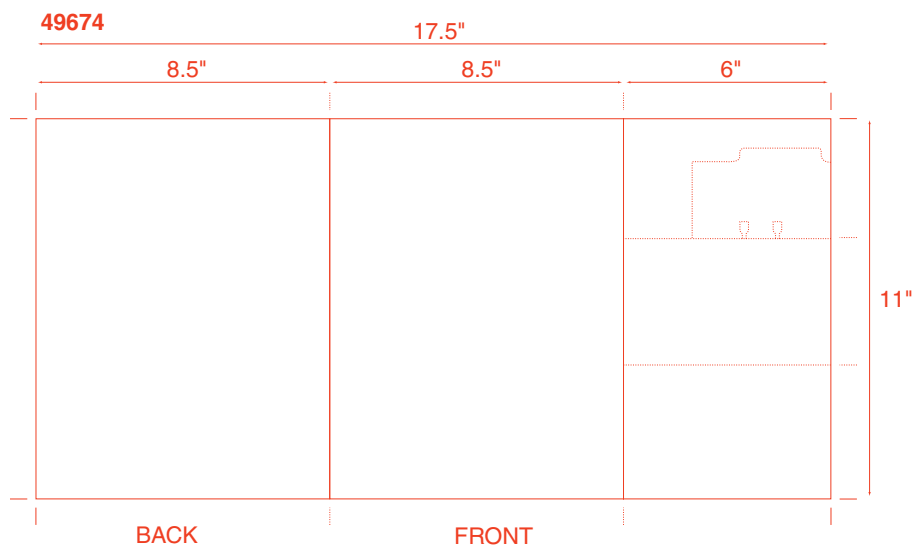

**32 Two Pockets Folders**

34 Two Pockets Folders

**36 Two Pockets Folders**

**38 Two Pockets Folders**

**40 Two Pockets Folders**

**42 Two Pockets Folders**

44 Miscellaneous

46 Miscellaneous

THE FOUR CORNERS FOLD UP  
TO THE INSIDE  
FINAL SIZE AFTER FOLDING = 7 1/4" SQUARE

50 Miscellaneous

51007 Microeconomics

51008

51009

51010 CITRIX