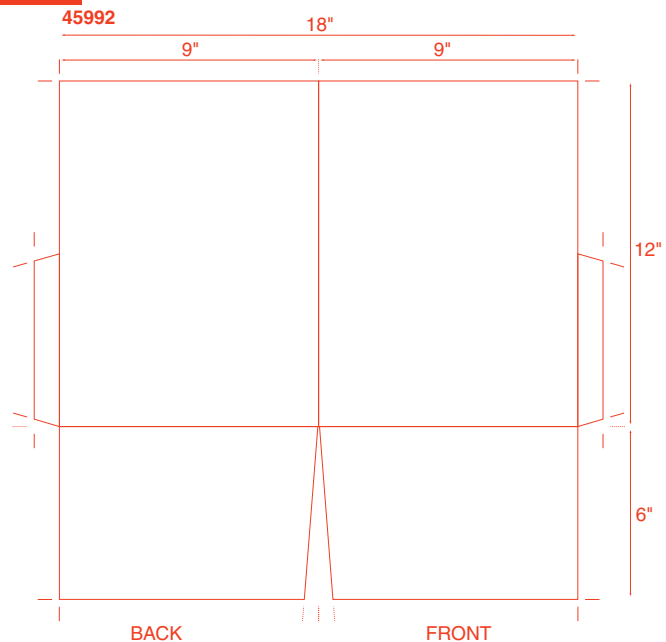

**32 Two Pockets Folders**

34 Two Pockets Folders

**36 Two Pockets Folders**

**38 Two Pockets Folders**

**40 Two Pockets Folders**

**42 Two Pockets Folders**

44 Miscellaneous

46 Miscellaneous

THE FOUR CORNERS FOLD UP  
TO THE INSIDE  
FINAL SIZE AFTER FOLDING = 7 1/4" SQUARE

50 Miscellaneous

51007 Microeconomics

51008

51009

51010 CITRIX