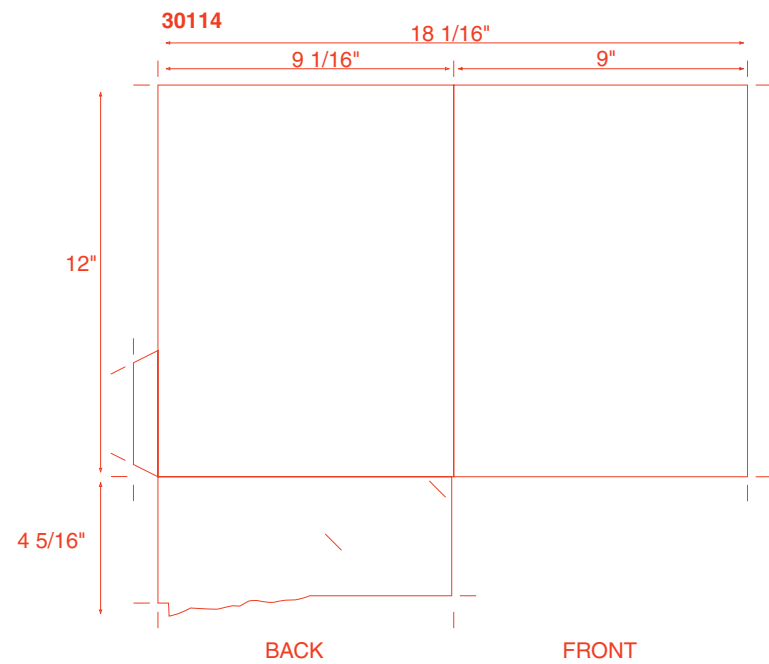

6 One Pocket Folders