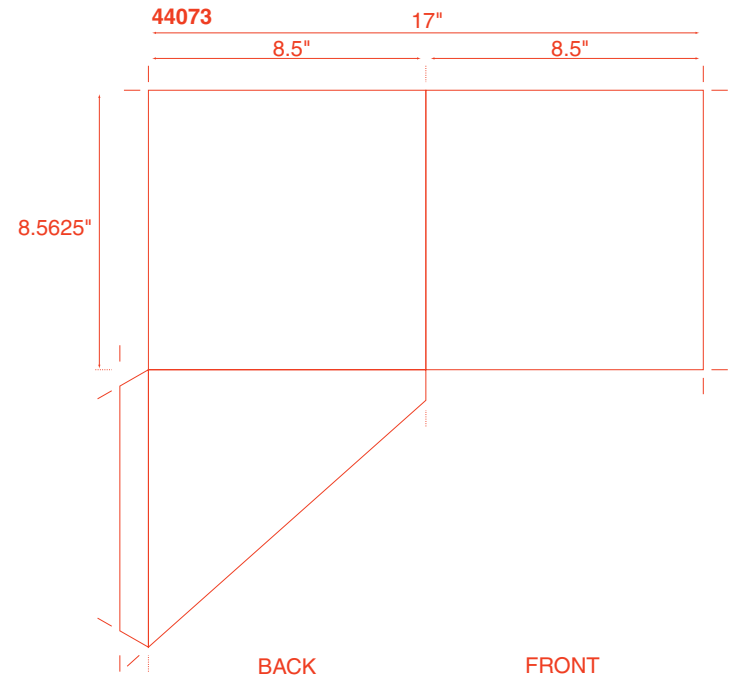

# 2 One Pocket Folders

# 8 One Pocket Folders

**10 One Pocket Folders**

# 12 One Pocket Folders

**14 One Pocket Folders**

THE FOUR CORNERS FOLD UP  
TO THE INSIDE  
FINAL SIZE AFTER FOLDING = 7 1/4" SQUARE

50 Miscellaneous

51007 Microeconomics

51008

51009

51010 CITRIX