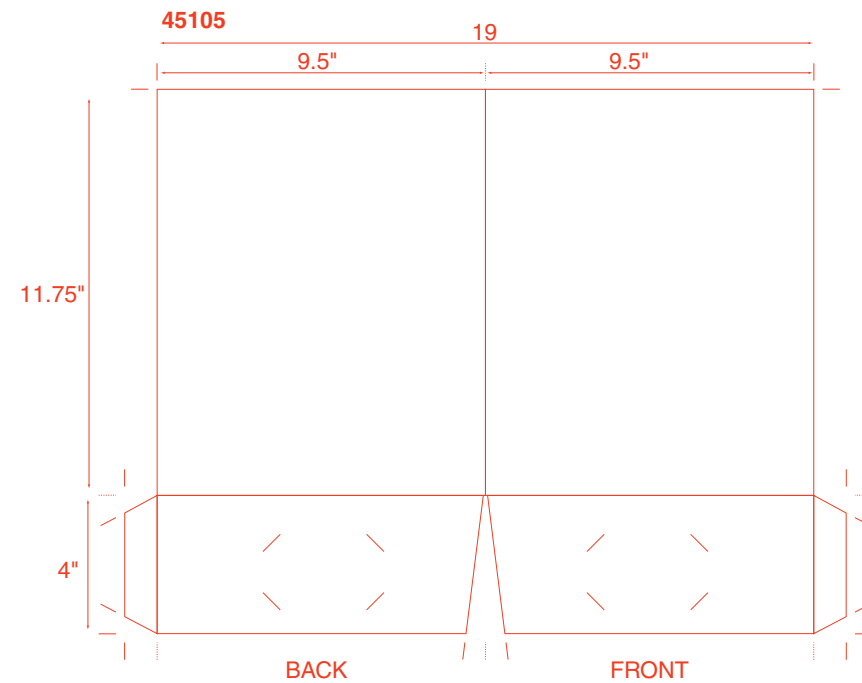

**32 Two Pockets Folders**

34 Two Pockets Folders

**36 Two Pockets Folders**

**38 Two Pockets Folders**

**40 Two Pockets Folders**

**42 Two Pockets Folders**

44 Miscellaneous

46 Miscellaneous

THE FOUR CORNERS FOLD UP  
TO THE INSIDE  
FINAL SIZE AFTER FOLDING = 7 1/4" SQUARE

50 Miscellaneous

51007 Microeconomics

51008

51009

51010 CITRIX