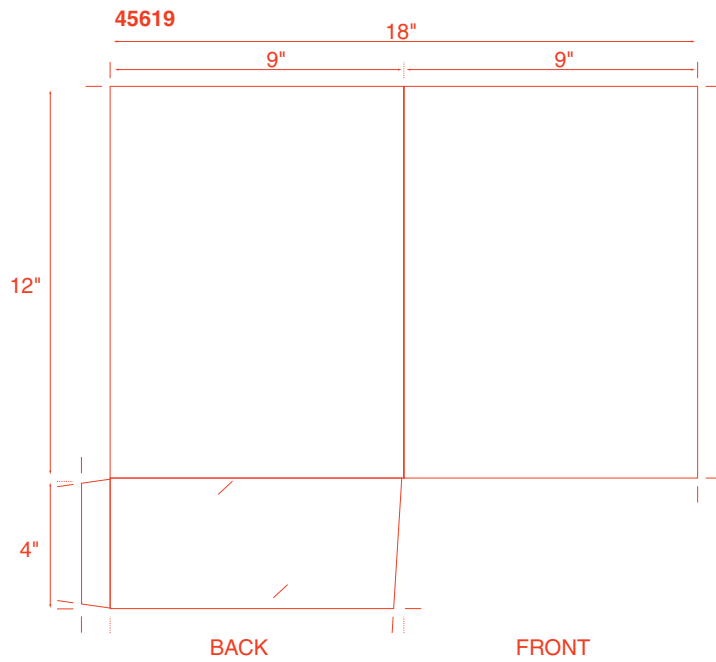

# 4 One Pocket Folders

# 8 One Pocket Folders

**10 One Pocket Folders**

THE FOUR CORNERS FOLD UP  
TO THE INSIDE  
FINAL SIZE AFTER FOLDING = 7 1/4" SQUARE

50 Miscellaneous

51007 Microeconomics

51008

51009

51010 CITRIX