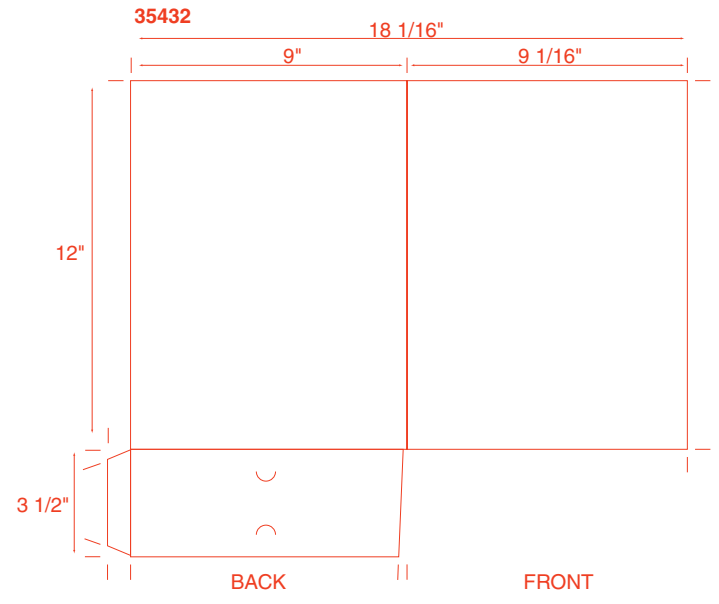

2 One Pocket Folders