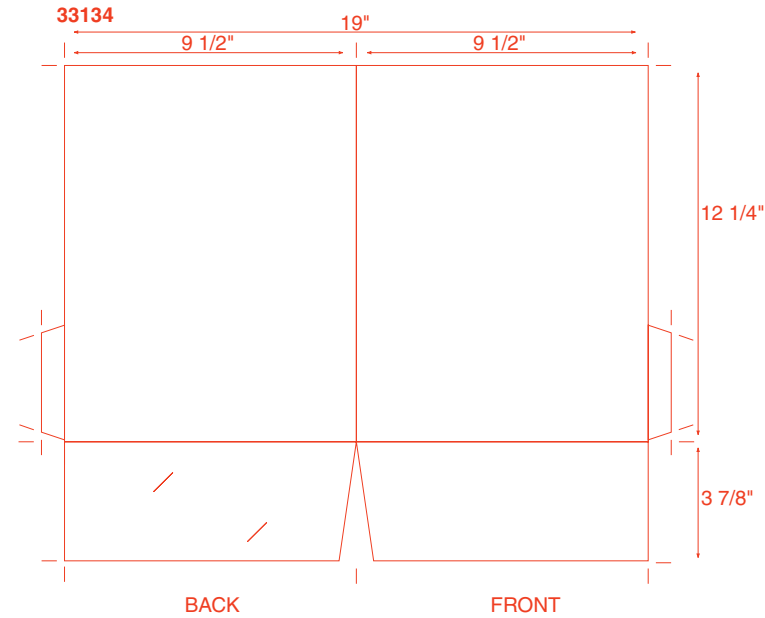

**32 Two Pockets Folders**

34 Two Pockets Folders

**36 Two Pockets Folders**

**38 Two Pockets Folders**

**40 Two Pockets Folders**

**42 Two Pockets Folders**

44 Miscellaneous

46 Miscellaneous

THE FOUR CORNERS FOLD UP  
TO THE INSIDE  
FINAL SIZE AFTER FOLDING = 7 1/4" SQUARE

50 Miscellaneous

51007 Microeconomics

51008

51009

51010 CITRIX