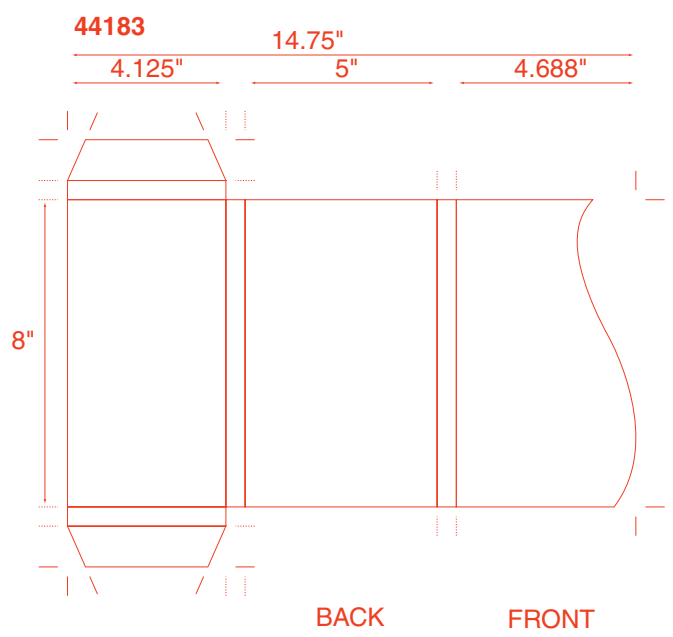

18 One Pocket Folders