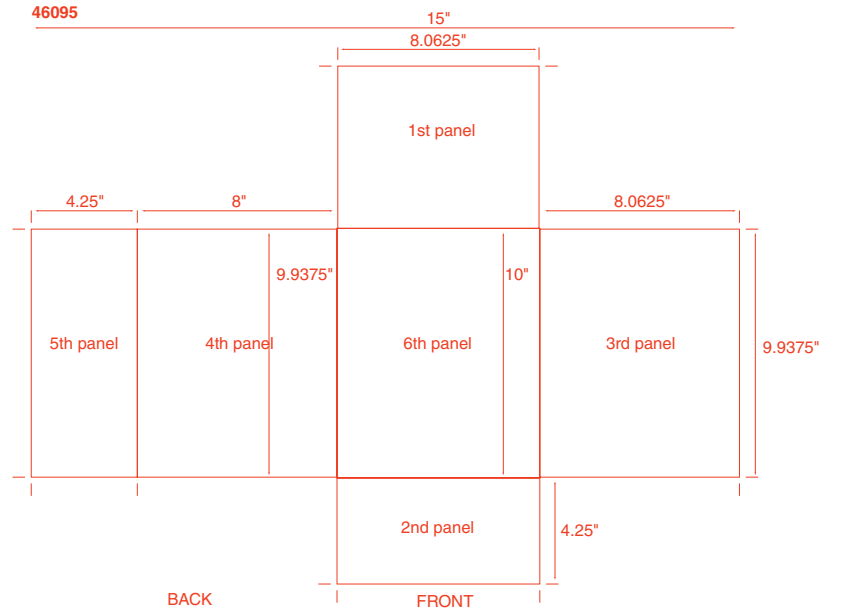

**32 Two Pockets Folders**

34 Two Pockets Folders

**36 Two Pockets Folders**

**38 Two Pockets Folders**

**40 Two Pockets Folders**

**42 Two Pockets Folders**

44 Miscellaneous

46 Miscellaneous

THE FOUR CORNERS FOLD UP  
TO THE INSIDE  
FINAL SIZE AFTER FOLDING = 7 1/4" SQUARE

50 Miscellaneous

51007 Microeconomics

51008

51009

51010 CITRIX