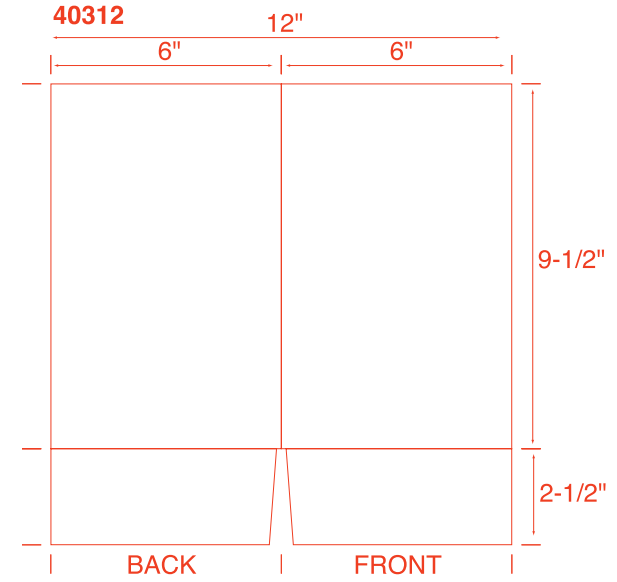

# 16 One Pocket Folders

**18 One Pocket Folders**

**20 One Pocket Folders**

**22 One Pocket Folders**

**24 One Pocket Folders**

**26 One Pocket Folders**

**28 Two Pockets Folders**

**30 Two Pockets Folders**

THE FOUR CORNERS FOLD UP  
TO THE INSIDE  
FINAL SIZE AFTER FOLDING = 7 1/4" SQUARE

50 Miscellaneous

51007 Microeconomics

51008

51009

51010 CITRIX