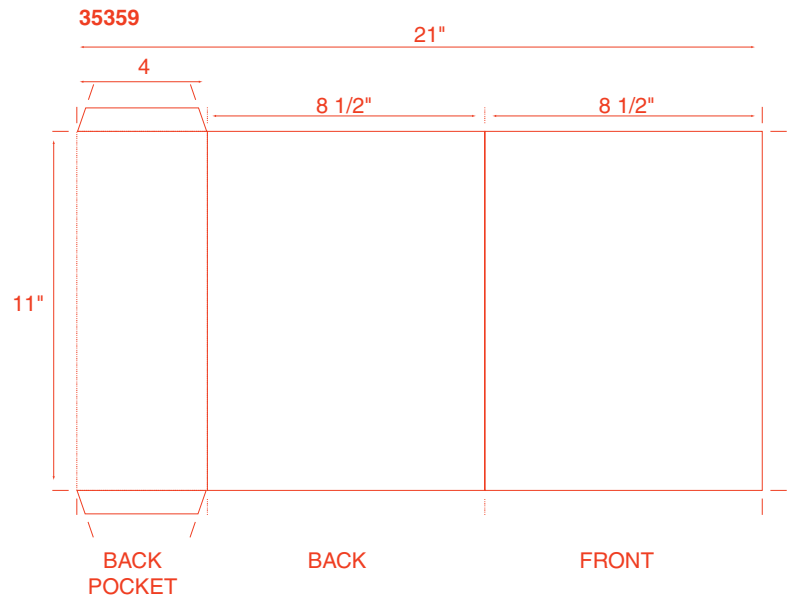

# 16 One Pocket Folders

**18 One Pocket Folders**

**20 One Pocket Folders**

**22 One Pocket Folders**

**24 One Pocket Folders**

**26 One Pocket Folders**

**28 Two Pockets Folders**

**30 Two Pockets Folders**

THE FOUR CORNERS FOLD UP  
TO THE INSIDE  
FINAL SIZE AFTER FOLDING = 7 1/4" SQUARE

50 Miscellaneous

51007 Microeconomics

51008

51009

51010 CITRIX