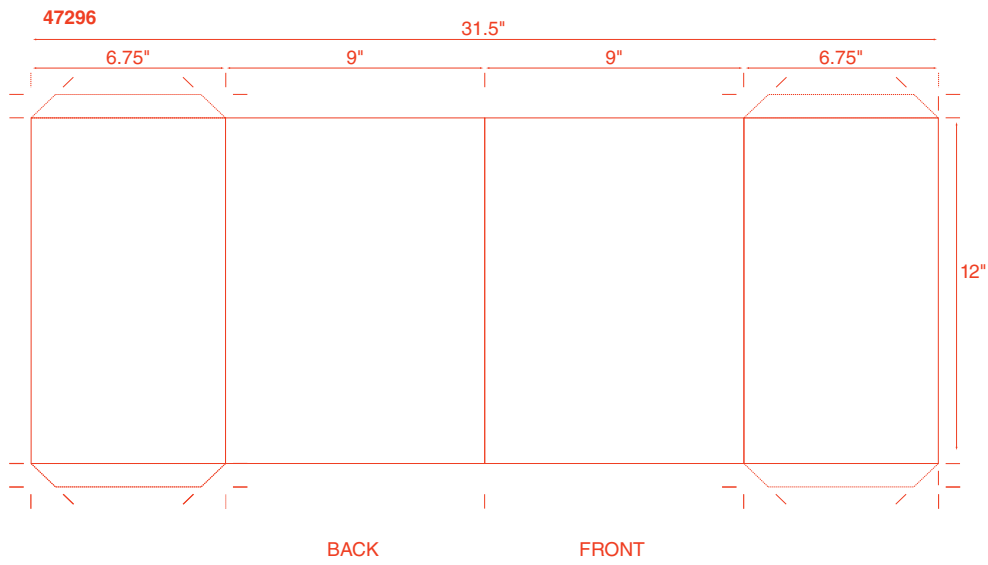

**32 Two Pockets Folders**

34 Two Pockets Folders

**36 Two Pockets Folders**

**38 Two Pockets Folders**

**40 Two Pockets Folders**

**42 Two Pockets Folders**

44 Miscellaneous

46 Miscellaneous

THE FOUR CORNERS FOLD UP  
TO THE INSIDE  
FINAL SIZE AFTER FOLDING = 7 1/4" SQUARE

50 Miscellaneous

51007 Microeconomics

51008

51009

51010 CITRIX