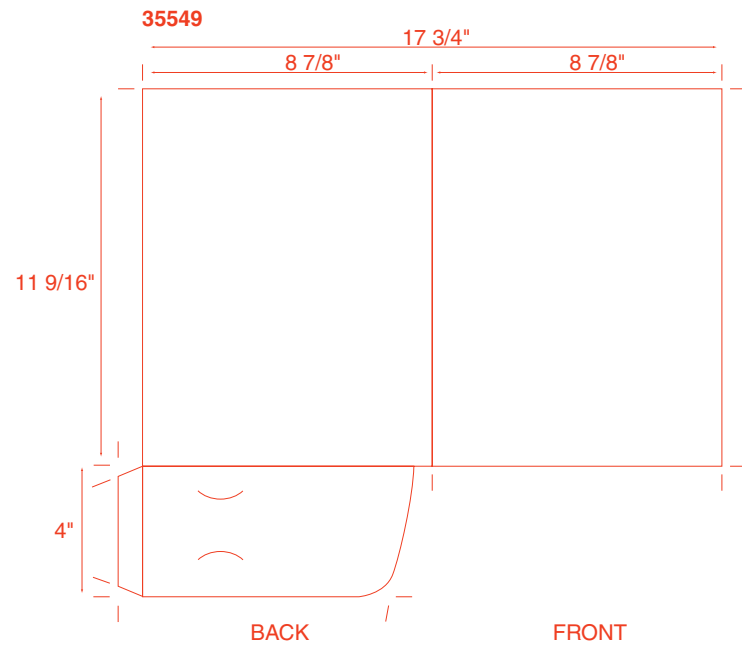

# 2 One Pocket Folders

THE FOUR CORNERS FOLD UP  
TO THE INSIDE  
FINAL SIZE AFTER FOLDING = 7 1/4" SQUARE

50 Miscellaneous

51007 Microeconomics

51008

51009

51010 CITRIX