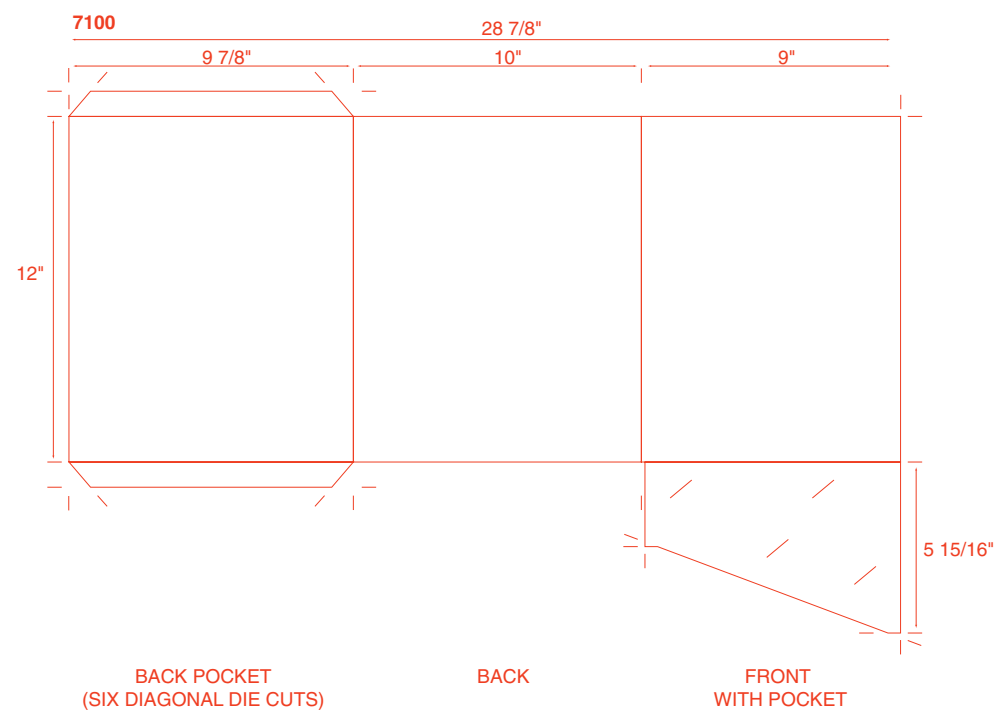

**32 Two Pockets Folders**

34 Two Pockets Folders

**36 Two Pockets Folders**

**38 Two Pockets Folders**

**40 Two Pockets Folders**

**42 Two Pockets Folders**

44 Miscellaneous

46 Miscellaneous

THE FOUR CORNERS FOLD UP  
TO THE INSIDE  
FINAL SIZE AFTER FOLDING = 7 1/4" SQUARE

50 Miscellaneous

51007 Microeconomics

51008

51009

51010 CITRIX