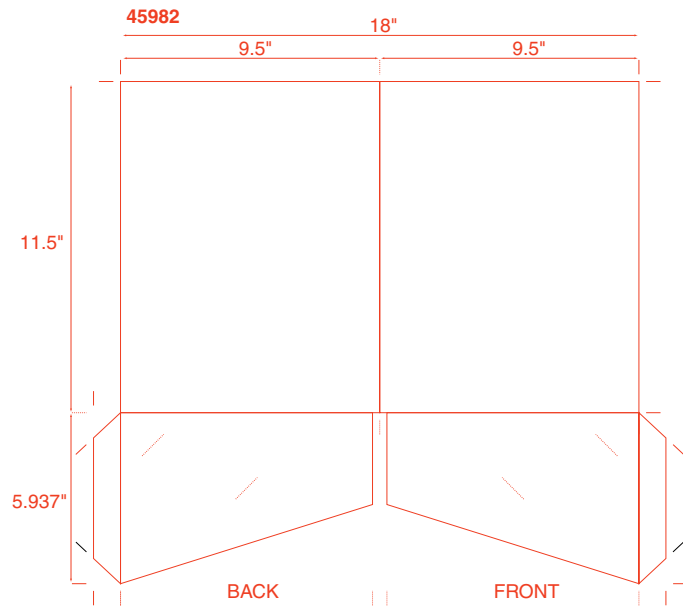

**32 Two Pockets Folders**

34 Two Pockets Folders

**36 Two Pockets Folders**

**38 Two Pockets Folders**

**40 Two Pockets Folders**

**42 Two Pockets Folders**

44 Miscellaneous

46 Miscellaneous

THE FOUR CORNERS FOLD UP  
TO THE INSIDE  
FINAL SIZE AFTER FOLDING = 7 1/4" SQUARE

50 Miscellaneous

51007 Microeconomics

51008

51009

51010 CITRIX