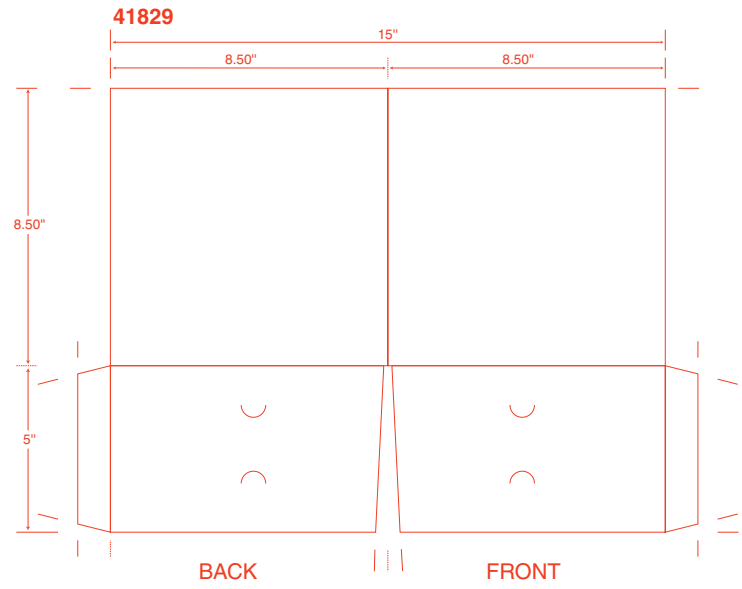

# 16 One Pocket Folders

**18 One Pocket Folders**

**20 One Pocket Folders**

**22 One Pocket Folders**

**24 One Pocket Folders**

**26 One Pocket Folders**

**28 Two Pockets Folders**

**30 Two Pockets Folders**

THE FOUR CORNERS FOLD UP  
TO THE INSIDE  
FINAL SIZE AFTER FOLDING = 7 1/4" SQUARE

50 Miscellaneous

51007 Microeconomics

51008

51009

51010 CITRIX