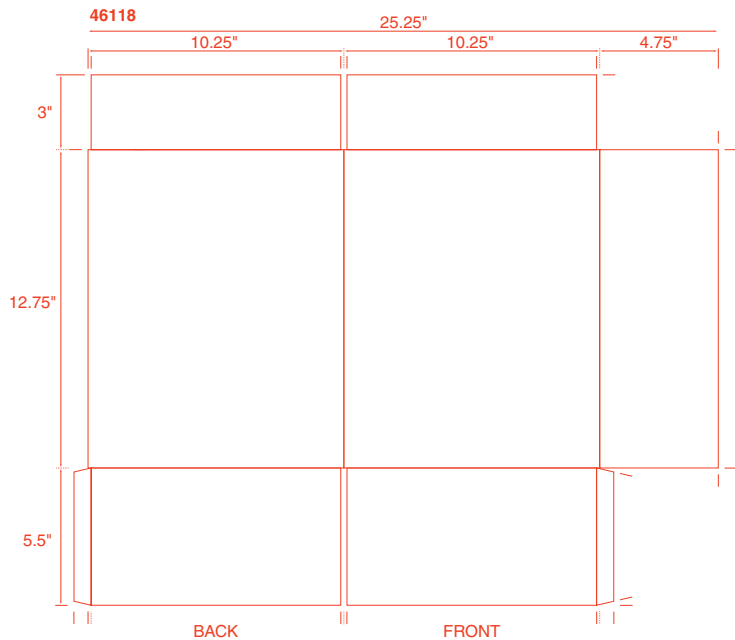

**32 Two Pockets Folders**

34 Two Pockets Folders

**36 Two Pockets Folders**

**38 Two Pockets Folders**

**40 Two Pockets Folders**

**42 Two Pockets Folders**

44 Miscellaneous

46 Miscellaneous

THE FOUR CORNERS FOLD UP  
TO THE INSIDE  
FINAL SIZE AFTER FOLDING = 7 1/4" SQUARE

50 Miscellaneous

51007 Microeconomics

51008

51009

51010 CITRIX