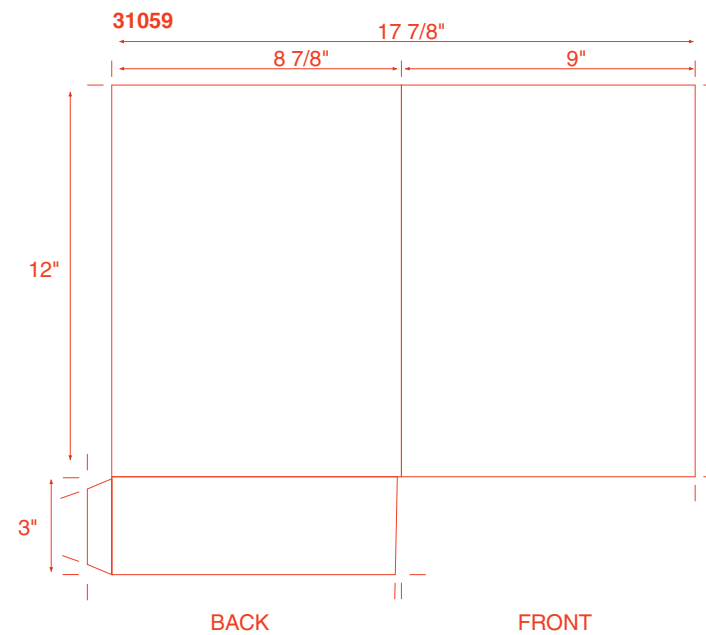

6 One Pocket Folders