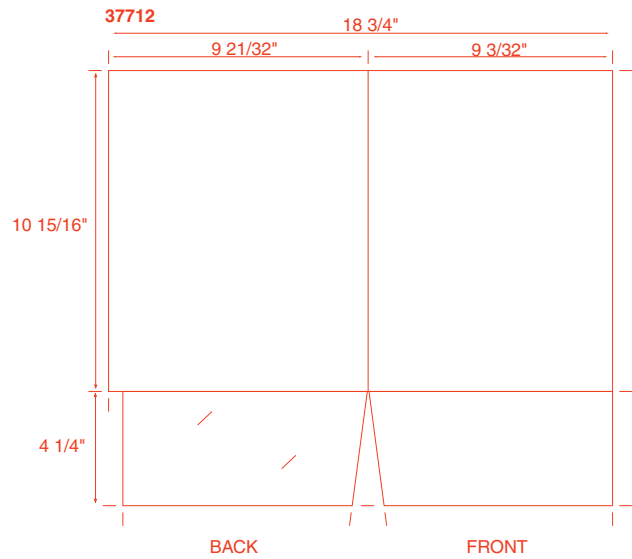

**32 Two Pockets Folders**

34 Two Pockets Folders

**36 Two Pockets Folders**

**38 Two Pockets Folders**

**40 Two Pockets Folders**

**42 Two Pockets Folders**

44 Miscellaneous

46 Miscellaneous

THE FOUR CORNERS FOLD UP  
TO THE INSIDE  
FINAL SIZE AFTER FOLDING = 7 1/4" SQUARE

50 Miscellaneous

51007 Microeconomics

51008

51009

51010 CITRIX