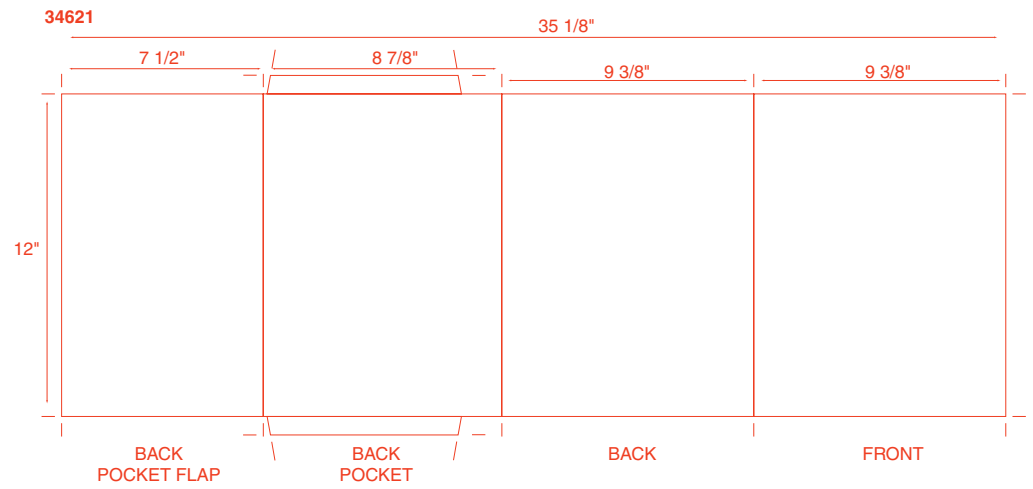

# 16 One Pocket Folders

**18 One Pocket Folders**

**20 One Pocket Folders**

**22 One Pocket Folders**

**24 One Pocket Folders**

**26 One Pocket Folders**

**28 Two Pockets Folders**

**30 Two Pockets Folders**

THE FOUR CORNERS FOLD UP  
TO THE INSIDE  
FINAL SIZE AFTER FOLDING = 7 1/4" SQUARE

50 Miscellaneous

51007 Microeconomics

51008

51009

51010 CITRIX