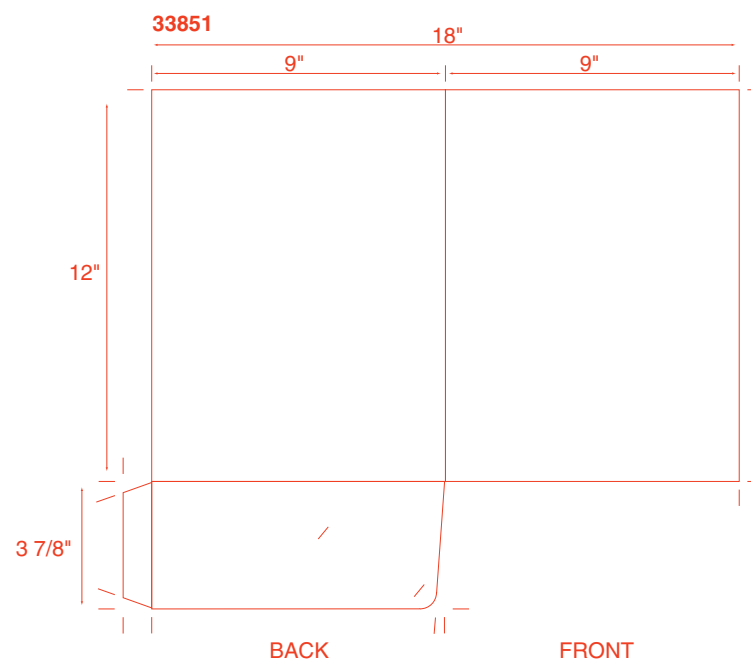

6 One Pocket Folders