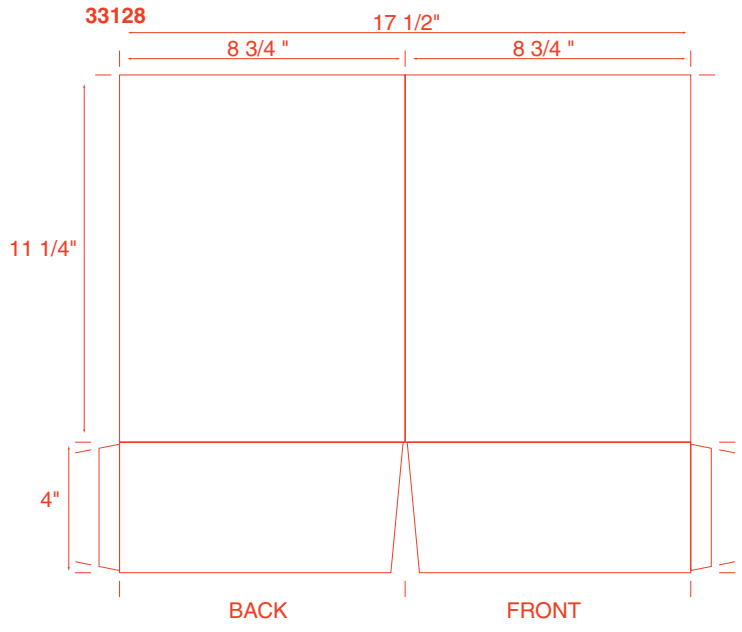

# 16 One Pocket Folders

**18 One Pocket Folders**

**20 One Pocket Folders**

**22 One Pocket Folders**

**24 One Pocket Folders**

**26 One Pocket Folders**

**28 Two Pockets Folders**

**30 Two Pockets Folders**

THE FOUR CORNERS FOLD UP  
TO THE INSIDE  
FINAL SIZE AFTER FOLDING = 7 1/4" SQUARE

50 Miscellaneous

51007 Microeconomics

51008

51009

51010 CITRIX