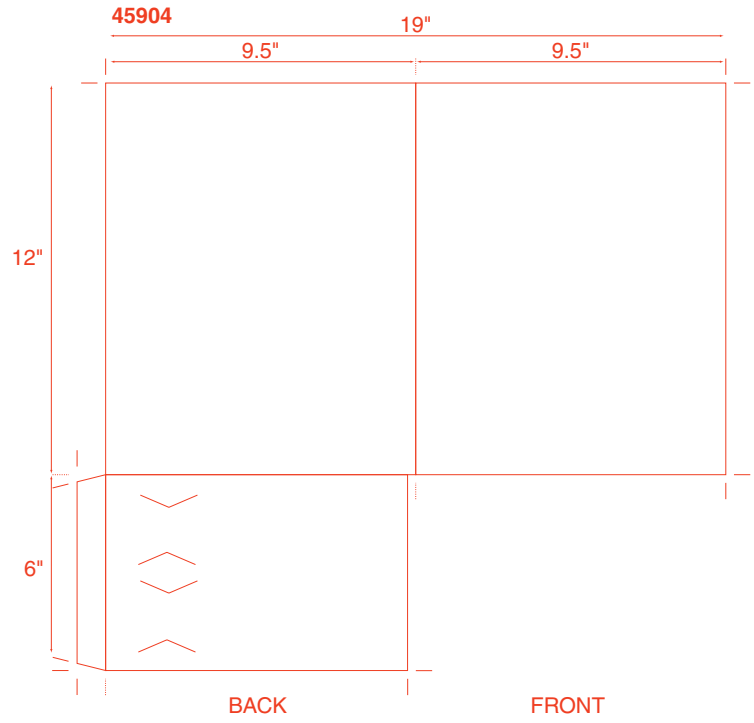

10 One Pocket Folders