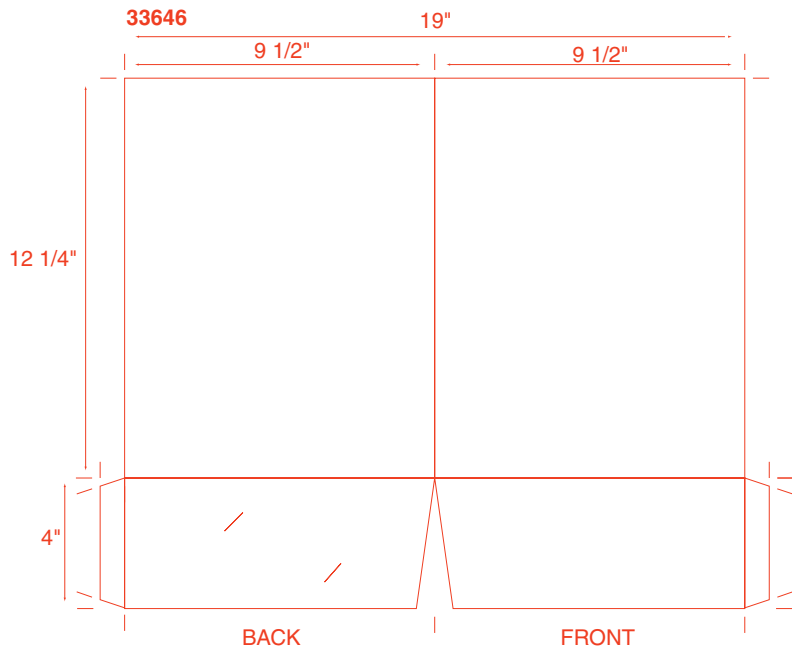

**32 Two Pockets Folders**

34 Two Pockets Folders

**36 Two Pockets Folders**

**38 Two Pockets Folders**

**40 Two Pockets Folders**

**42 Two Pockets Folders**

44 Miscellaneous

46 Miscellaneous

THE FOUR CORNERS FOLD UP  
TO THE INSIDE  
FINAL SIZE AFTER FOLDING = 7 1/4" SQUARE

50 Miscellaneous

51007 Microeconomics

51008

51009

51010 CITRIX