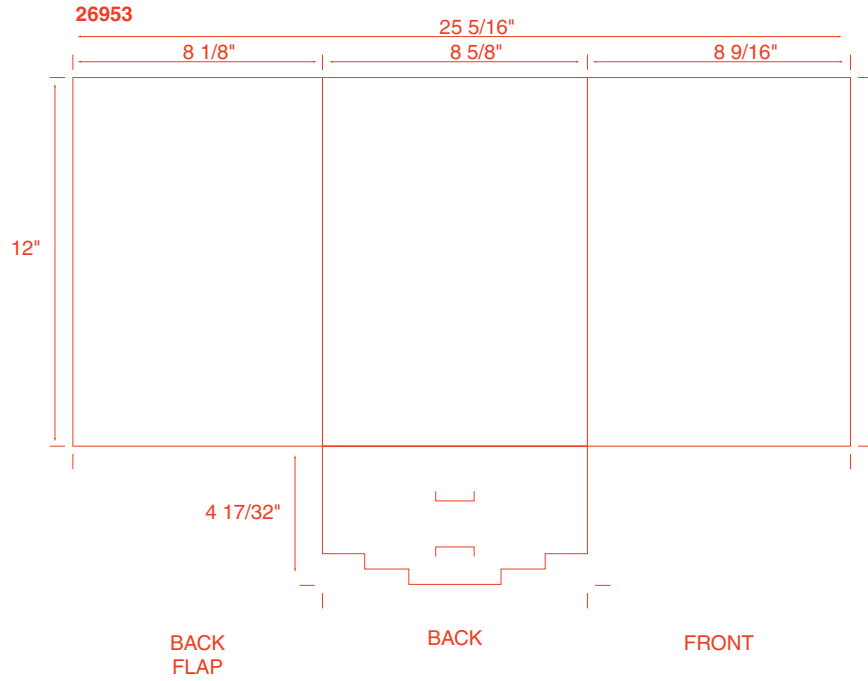

# 8 One Pocket Folders

**10 One Pocket Folders**

# 12 One Pocket Folders

**14 One Pocket Folders**

THE FOUR CORNERS FOLD UP  
TO THE INSIDE  
FINAL SIZE AFTER FOLDING = 7 1/4" SQUARE

50 Miscellaneous

51007 Microeconomics

51008

51009

51010 CITRIX