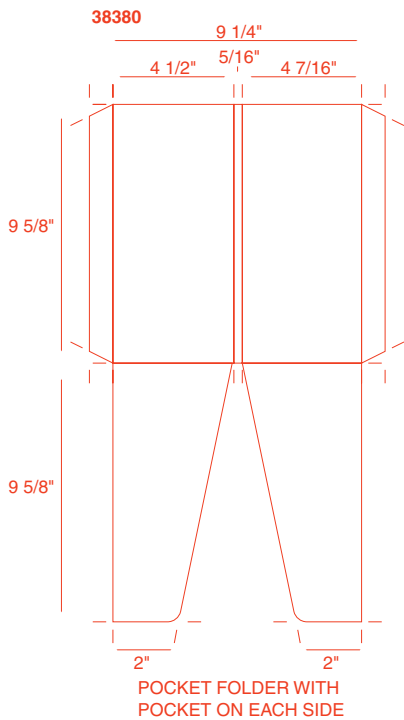

# 16 One Pocket Folders

**18 One Pocket Folders**

**20 One Pocket Folders**

**22 One Pocket Folders**

**24 One Pocket Folders**

**26 One Pocket Folders**

**28 Two Pockets Folders**

**30 Two Pockets Folders**

THE FOUR CORNERS FOLD UP  
TO THE INSIDE  
FINAL SIZE AFTER FOLDING = 7 1/4" SQUARE

50 Miscellaneous

51007 Microeconomics

51008

51009

51010 CITRIX