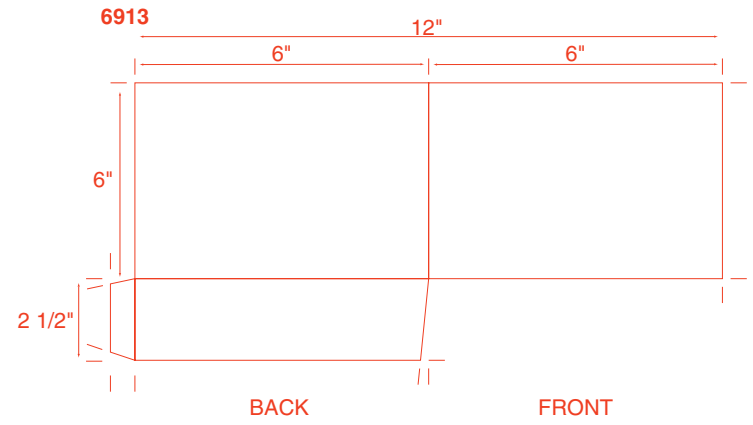

2 One Pocket Folders