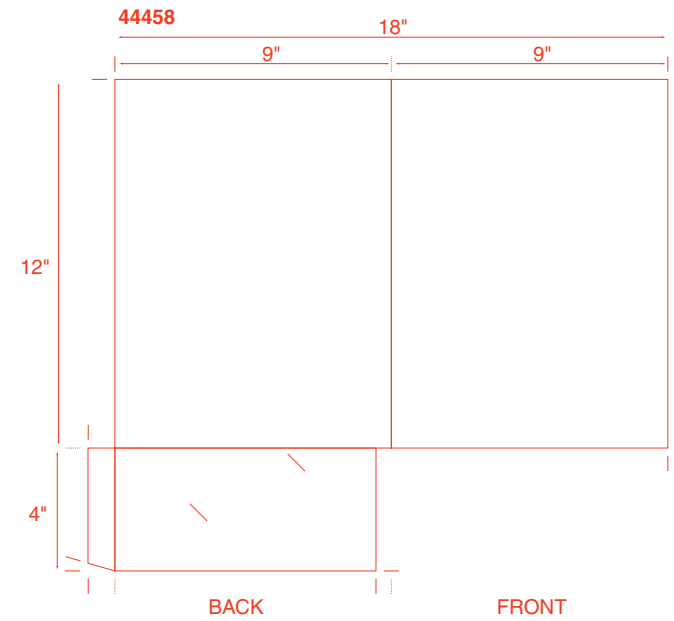

8 One Pocket Folders