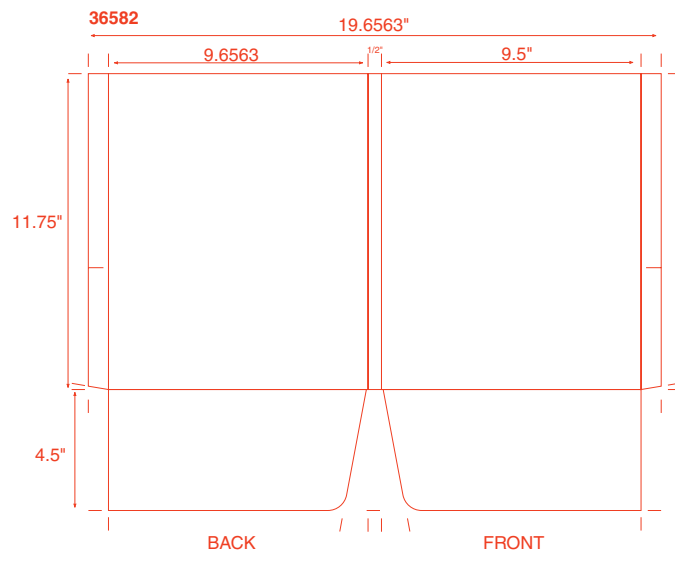

**32 Two Pockets Folders**

34 Two Pockets Folders

**36 Two Pockets Folders**

**38 Two Pockets Folders**

**40 Two Pockets Folders**

**42 Two Pockets Folders**

44 Miscellaneous

46 Miscellaneous

THE FOUR CORNERS FOLD UP  
TO THE INSIDE  
FINAL SIZE AFTER FOLDING = 7 1/4" SQUARE

50 Miscellaneous

51007 Microeconomics

51008

51009

51010 CITRIX