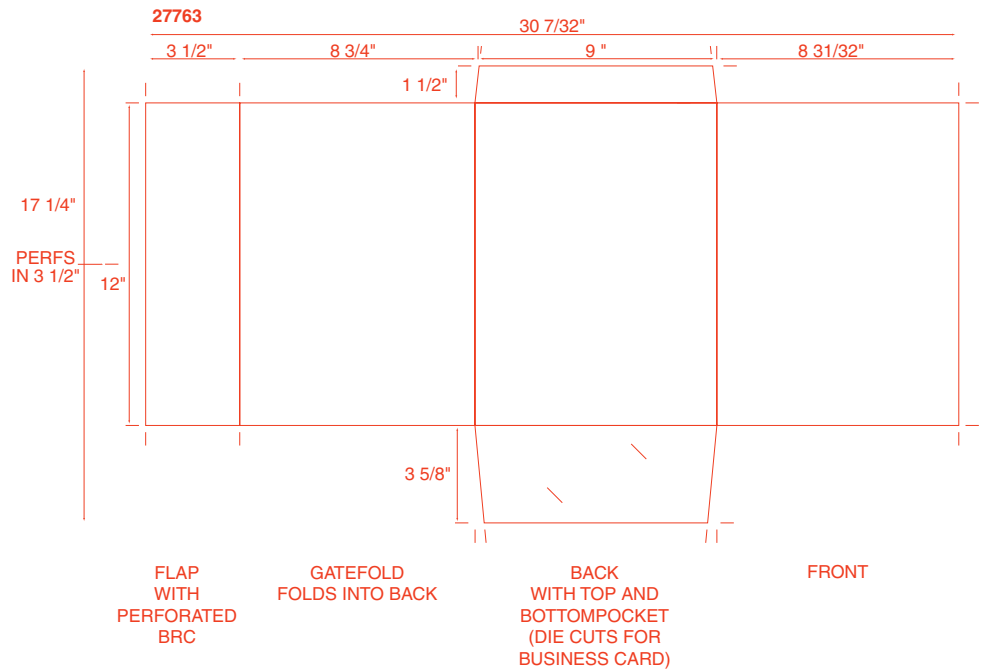

16 One Pocket Folders