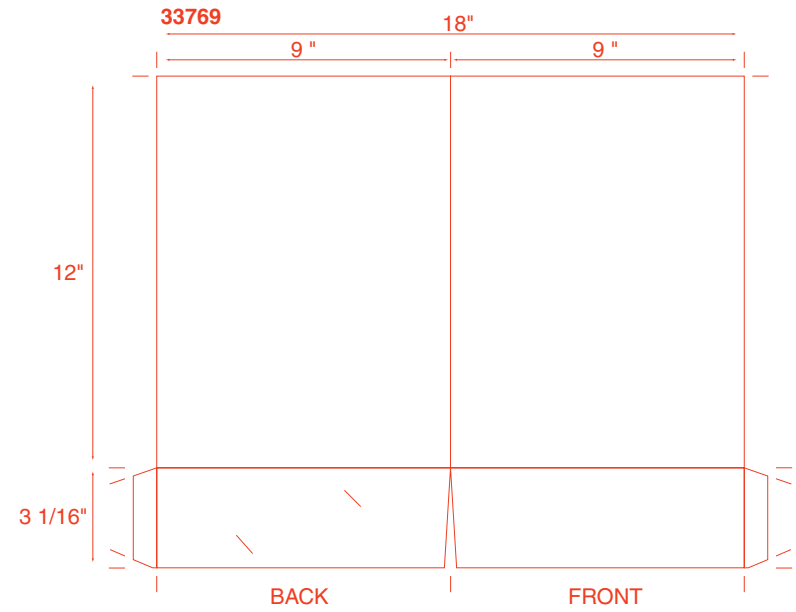

# 16 One Pocket Folders

**18 One Pocket Folders**

**20 One Pocket Folders**

**22 One Pocket Folders**

**24 One Pocket Folders**

**26 One Pocket Folders**

**28 Two Pockets Folders**

**30 Two Pockets Folders**

THE FOUR CORNERS FOLD UP  
TO THE INSIDE  
FINAL SIZE AFTER FOLDING = 7 1/4" SQUARE

50 Miscellaneous

51007 Microeconomics

51008

51009

51010 CITRIX