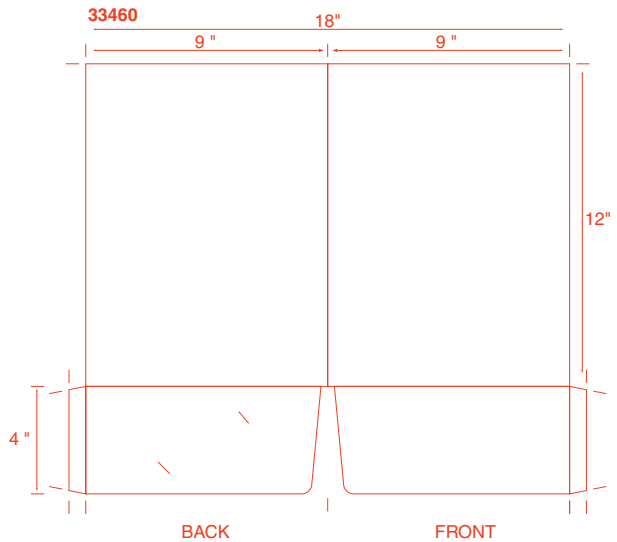

32 Two Pockets Folders