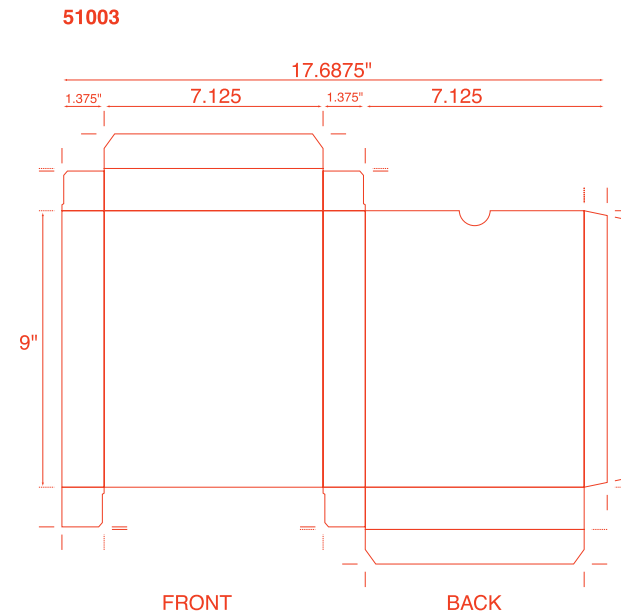

**32 Two Pockets Folders**

34 Two Pockets Folders

**36 Two Pockets Folders**

**38 Two Pockets Folders**

**40 Two Pockets Folders**

**42 Two Pockets Folders**

44 Miscellaneous

46 Miscellaneous

THE FOUR CORNERS FOLD UP  
TO THE INSIDE  
FINAL SIZE AFTER FOLDING = 7 1/4" SQUARE

50 Miscellaneous

51007 Microeconomics

51008

51009

51010 CITRIX