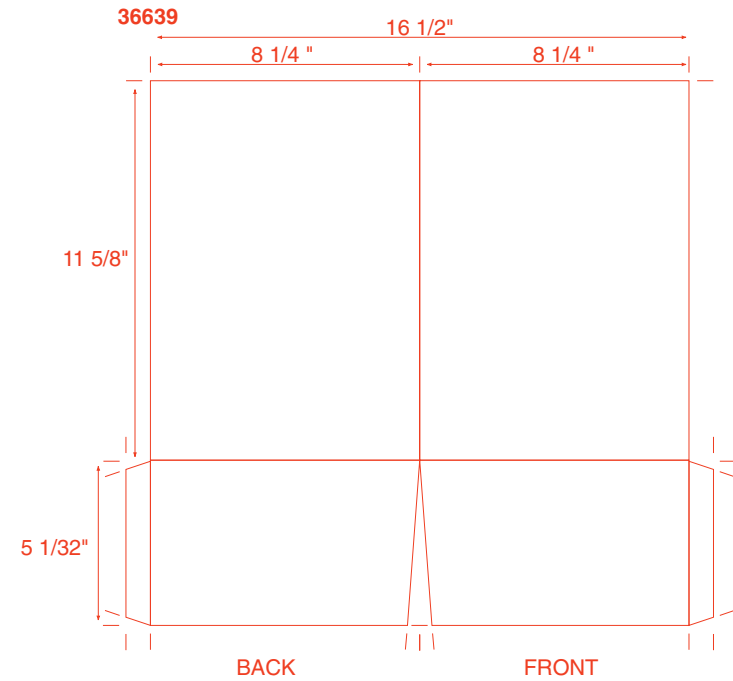

# 16 One Pocket Folders

**18 One Pocket Folders**

**20 One Pocket Folders**

**22 One Pocket Folders**

**24 One Pocket Folders**

**26 One Pocket Folders**

**28 Two Pockets Folders**

**30 Two Pockets Folders**

THE FOUR CORNERS FOLD UP  
TO THE INSIDE  
FINAL SIZE AFTER FOLDING = 7 1/4" SQUARE

50 Miscellaneous

51007 Microeconomics

51008

51009

51010 CITRIX