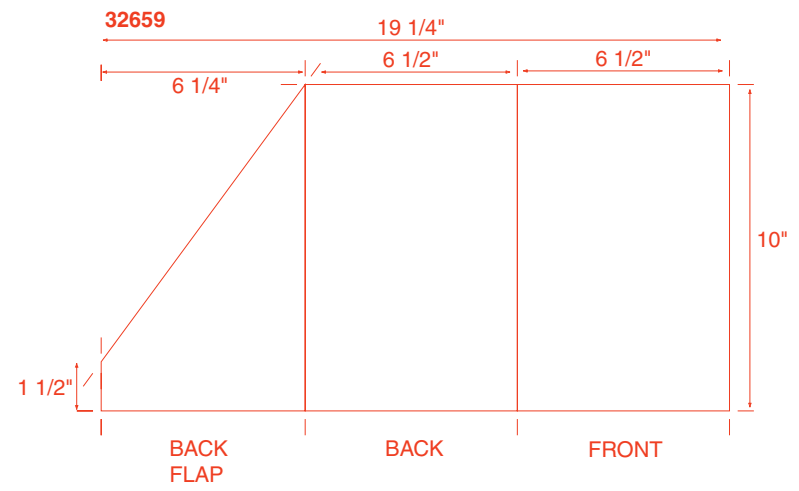

# 16 One Pocket Folders

**18 One Pocket Folders**

**20 One Pocket Folders**

**22 One Pocket Folders**

**24 One Pocket Folders**

**26 One Pocket Folders**

**28 Two Pockets Folders**

**30 Two Pockets Folders**

THE FOUR CORNERS FOLD UP  
TO THE INSIDE  
FINAL SIZE AFTER FOLDING = 7 1/4" SQUARE

50 Miscellaneous

51007 Microeconomics

51008

51009

51010 CITRIX