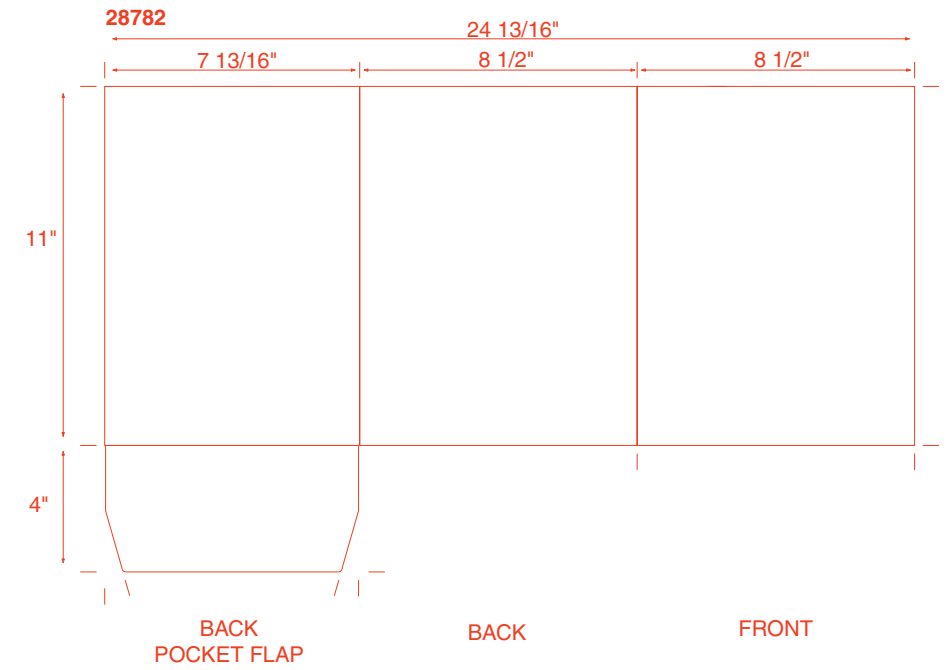

16 One Pocket Folders