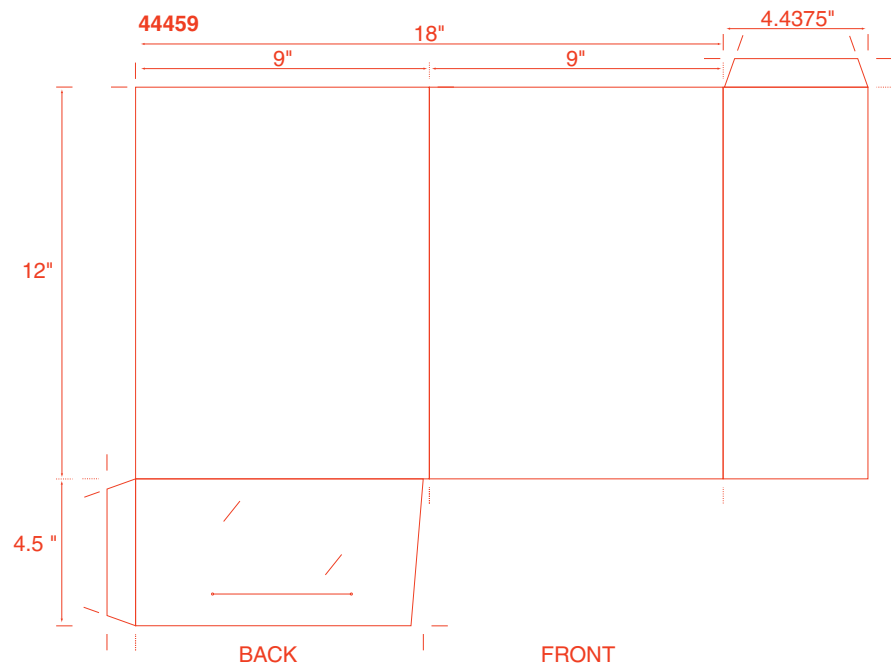

# 8 One Pocket Folders

**10 One Pocket Folders**

# 12 One Pocket Folders

**14 One Pocket Folders**

THE FOUR CORNERS FOLD UP  
TO THE INSIDE  
FINAL SIZE AFTER FOLDING = 7 1/4" SQUARE

50 Miscellaneous

51007 Microeconomics

51008

51009

51010 CITRIX