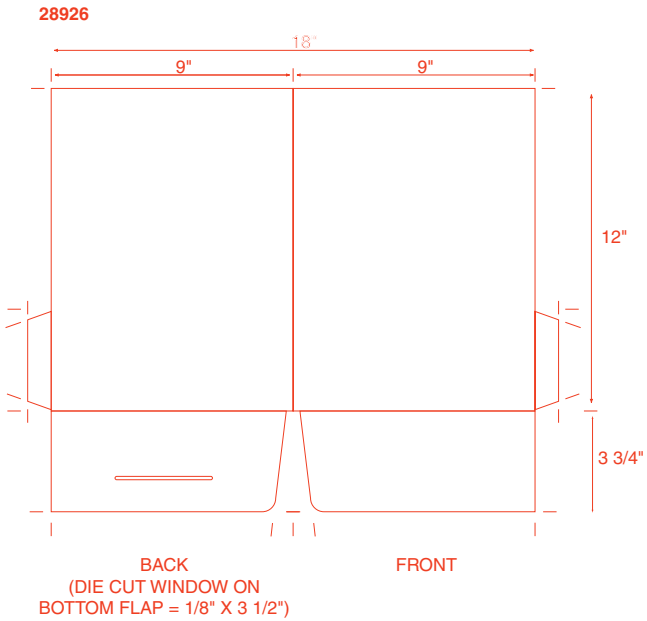

32 Two Pockets Folders