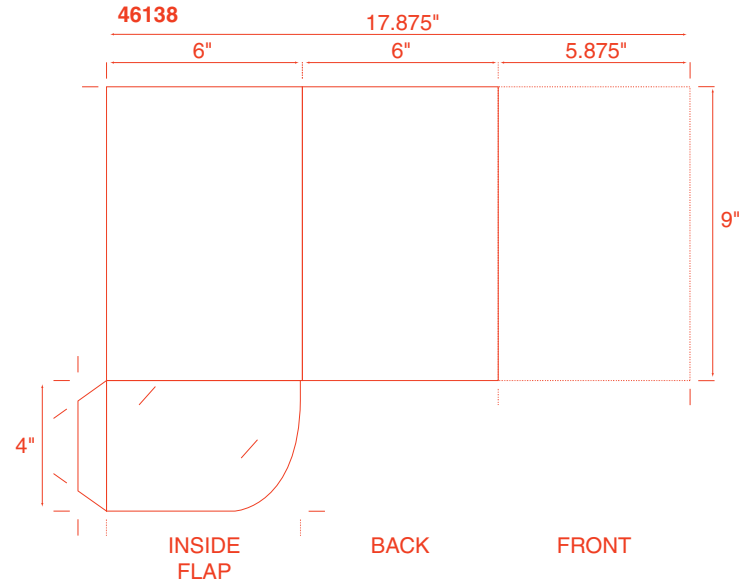

# 16 One Pocket Folders

**18 One Pocket Folders**

**20 One Pocket Folders**

**22 One Pocket Folders**

**24 One Pocket Folders**

**26 One Pocket Folders**

**28 Two Pockets Folders**

**30 Two Pockets Folders**

THE FOUR CORNERS FOLD UP  
TO THE INSIDE  
FINAL SIZE AFTER FOLDING = 7 1/4" SQUARE

50 Miscellaneous

51007 Microeconomics

51008

51009

51010 CITRIX