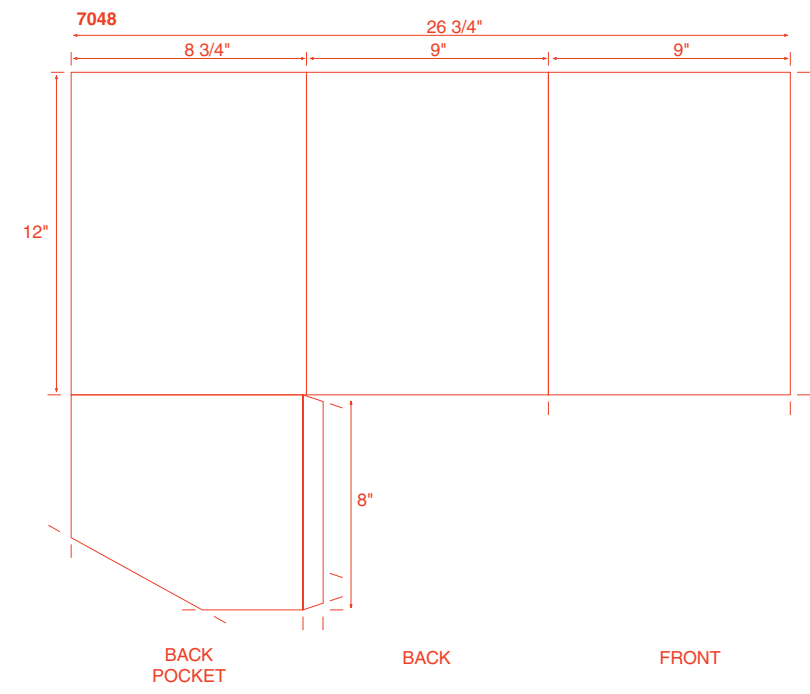

# 2 One Pocket Folders

# 8 One Pocket Folders

**10 One Pocket Folders**

THE FOUR CORNERS FOLD UP  
TO THE INSIDE  
FINAL SIZE AFTER FOLDING = 7 1/4" SQUARE

50 Miscellaneous

51007 Microeconomics

51008

51009

51010 CITRIX